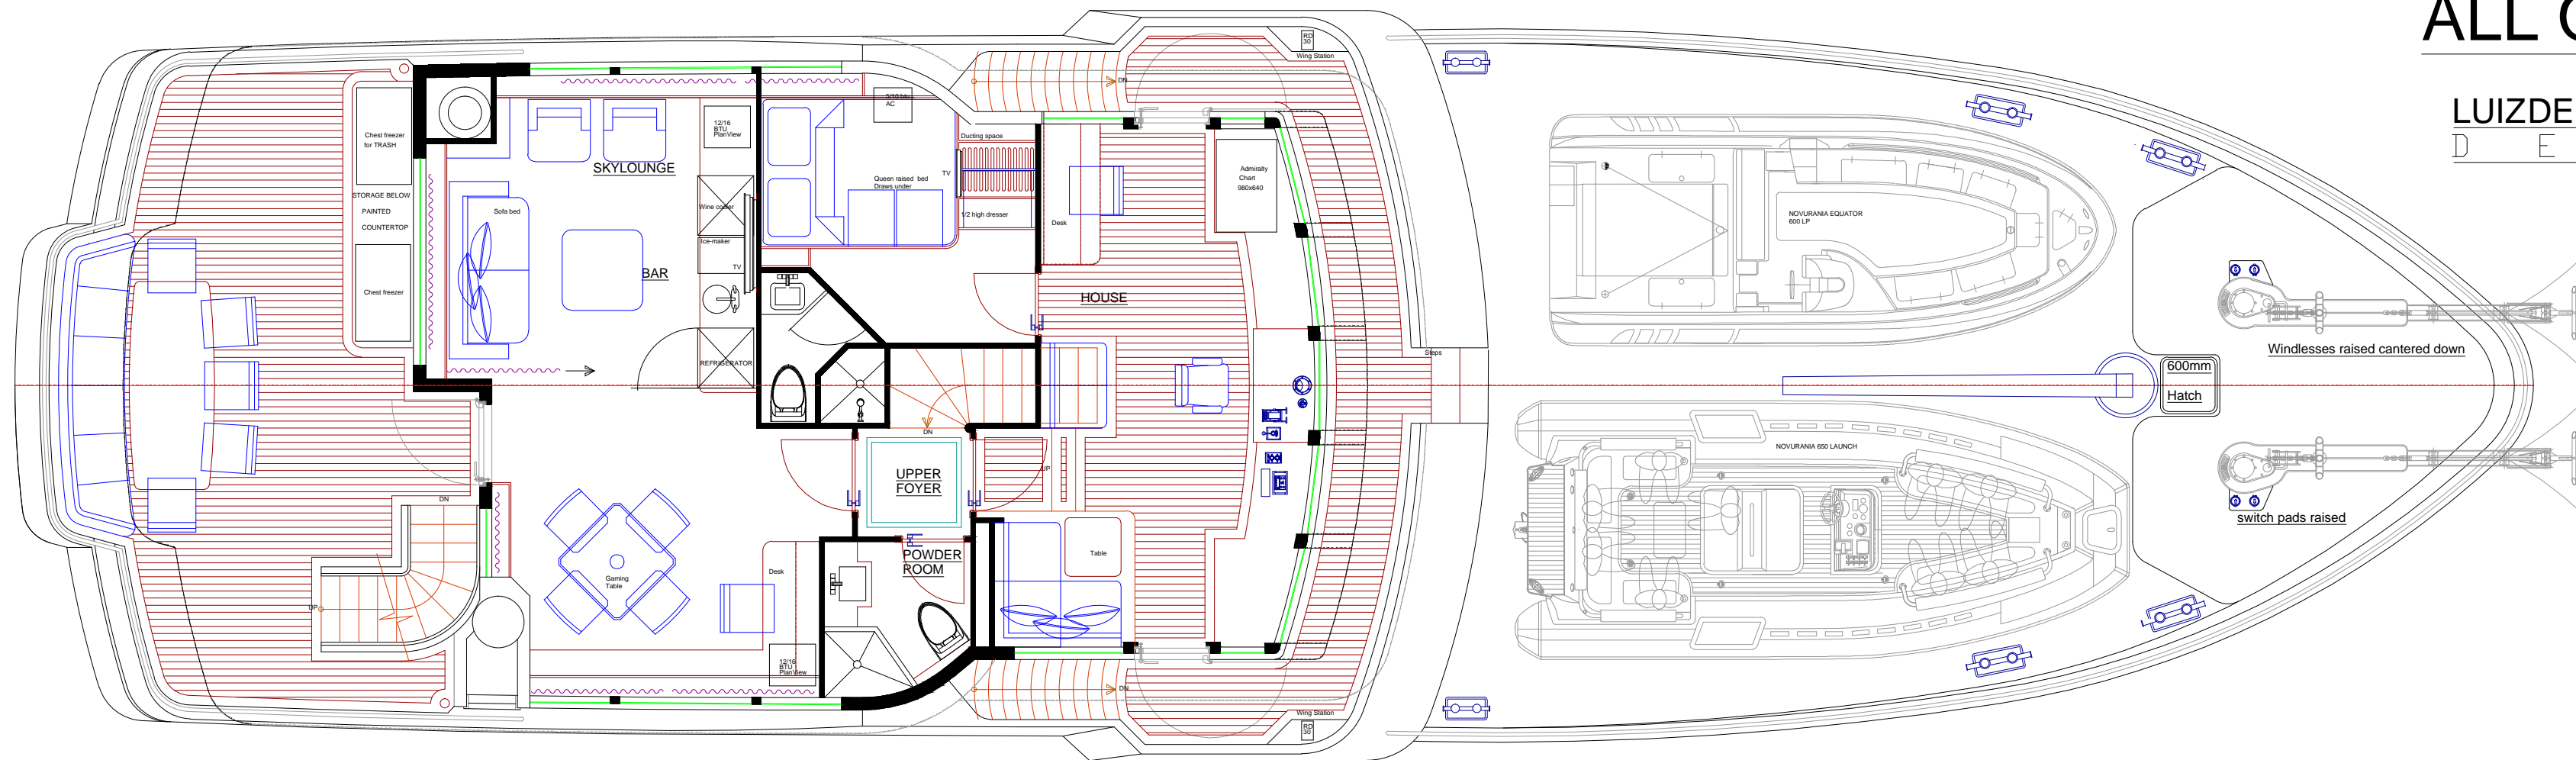

ALL OCEAN 90'

LUIZDEBASTO
DESIGNS

CAPTAIN'S CABIN UP OPTION