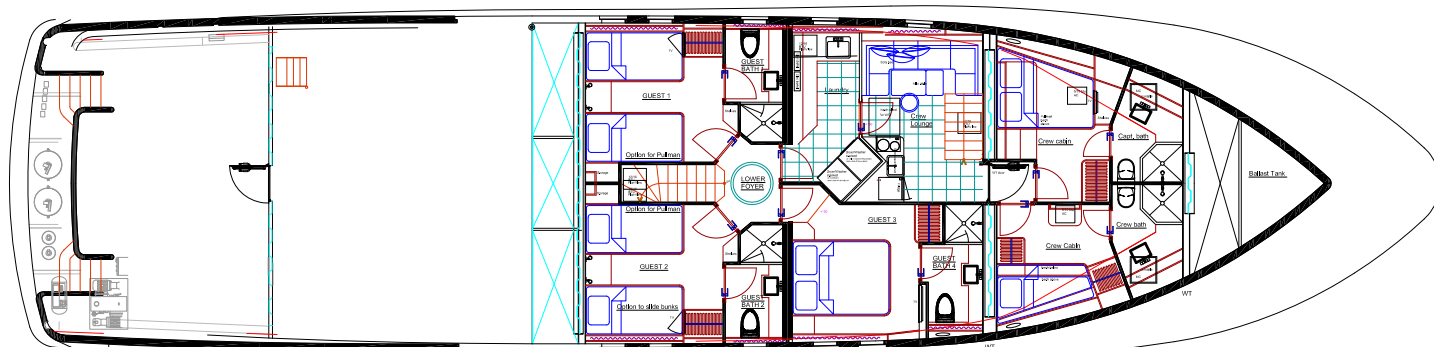

ALL OCEAN 100'

LUIZDEBASTO
DESIGNS

STANDARD LAYOUT WITH OPTIONAL AND OWNER SUPPLIED ITEMS

MASTER AND CAPTAIN'S CABIN UP OPTION

ALL OCEAN 100 'CUSTOM Master on main deck open galley layout

CUSTOM LOWER DECK LAYOUT WITH OPTIONAL AND OWNER SUPPLIED ITEMS