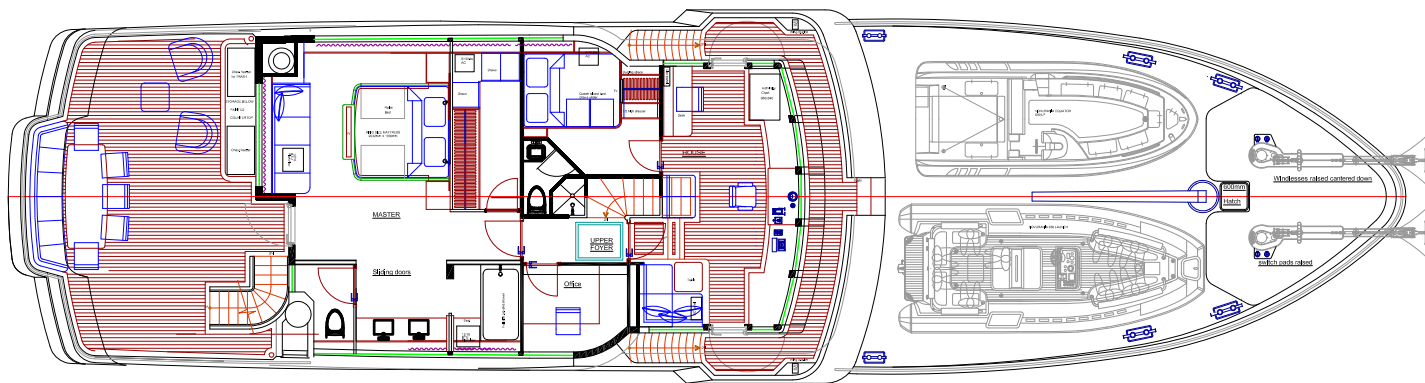

ALL OCEAN 100'

LUIZDEBASTO
DESIGNS

STANDARD LAYOUT WITH OPTIONAL AND OWNER SUPPLIED ITEMS

MASTER AND CAPTAIN'S CABIN UP OPTION

ALL OCEAN 100 'CUSTOM Master on main deck open galley layout

CUSTOM LOWER DECK LAYOUT WITH OPTIONAL AND OWNER SUPPLIED ITEMS