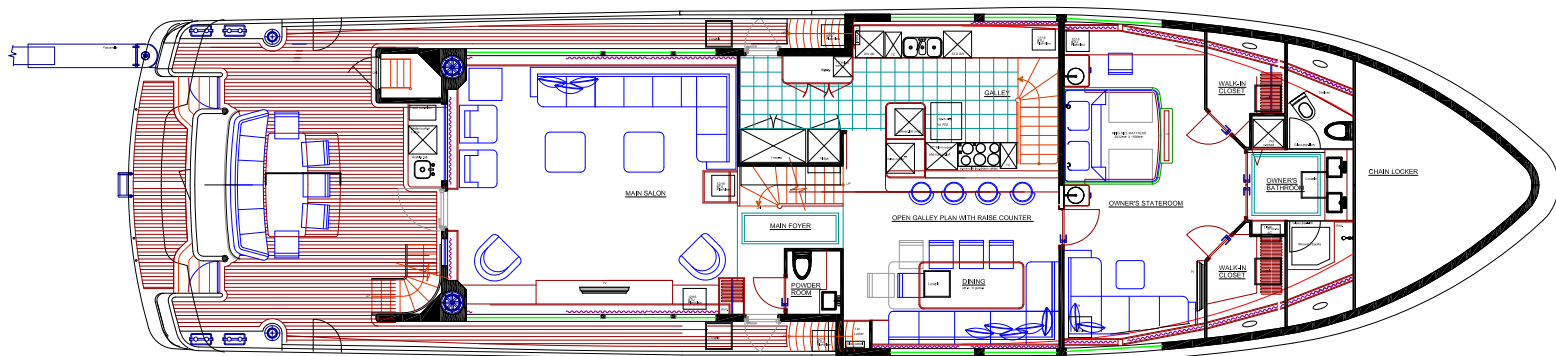

ALL OCEAN 100'

LUIZDEBASTO
DESIGNS

STANDARD LAYOUT WITH OPTIONAL AND OWNER SUPPLIED ITEMS

MASTER AND CAPTAIN'S CABIN UP OPTION

ALL OCEAN 100 'CUSTOM Master on main deck open galley layout

CUSTOM LOWER DECK LAYOUT WITH OPTIONAL AND OWNER SUPPLIED ITEMS