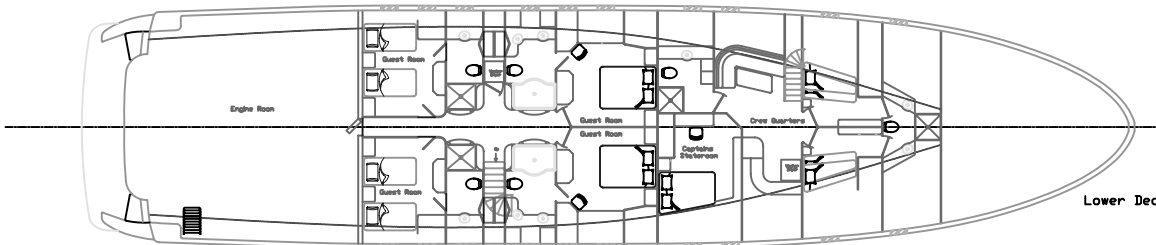

Lower Deck

Accommodation

125' Explorer
LBA 125' - 0"
LWL 118' - 0"
Beam 37' - 0"
Draft 15' - 0"
Scale: 3/16" = 1' - 0"

BRAY
YACHT DESIGN
AND RESEARCH
WHITE ROCK, B.C., CANADA