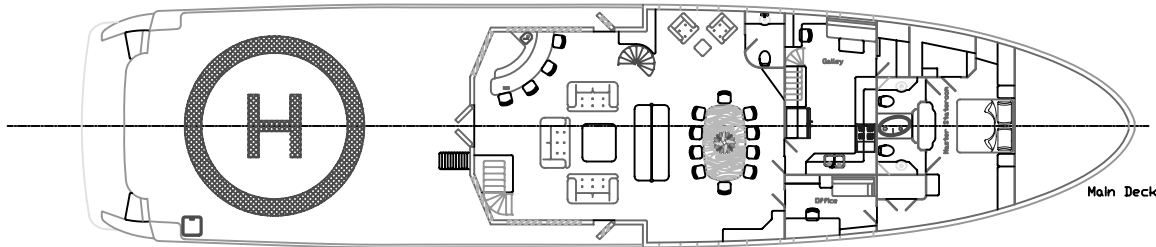

Main Deck

Accommodation

125' Explorer
LBA 125' - 0"
LWL 118' - 0"
Beam 37' - 0"
Draft 15' - 0"
Scale: 3/16" = 1' - 0"

BRAY
YACHT DESIGN
AND RESEARCH
WHITE ROCK, B.C., CANADA