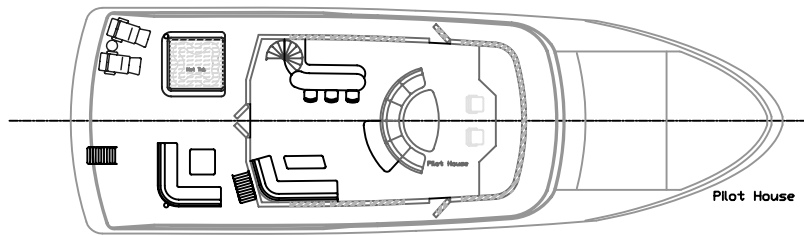

Pilot House