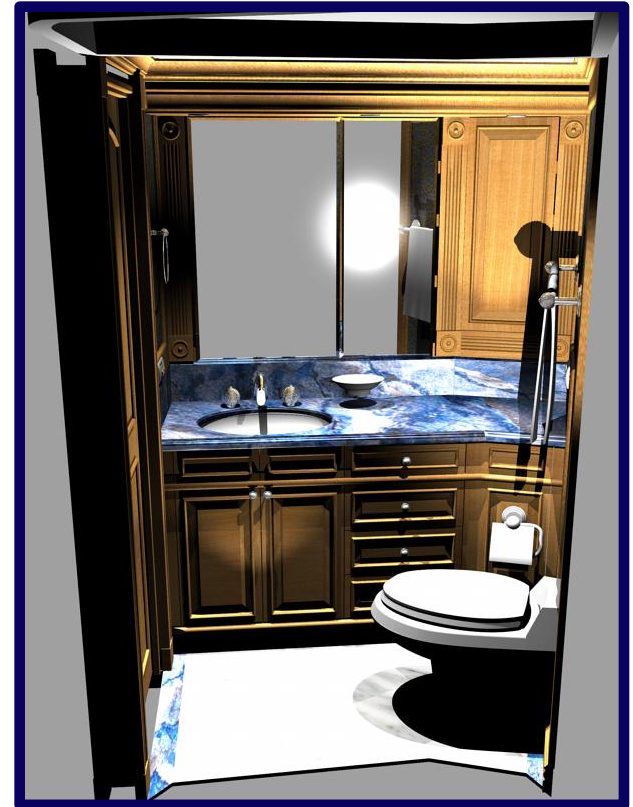

MASTER STATEOOM

*design by
Espinosa Incorporated*

MASTER STATEOOM HIS AND HER BATH

*design by
Espinosa Incorporated*

FORWARD VIP STATEROOM

*design by
Espinosa Incorporated*

MID GUEST STATEROOM –TWIN BERTHS

*design by
Espinosa Incorporated*

MID GUEST STATEROOM QUEEN BERTH

*design by
Espinosa Incorporated*

GUEST STATEROOM HEADS

*design by
Espinosa Incorporated*

LOWER DECK
LAUNDRY ROOM
DEEP FREEZERS &
STOWAGE AREA

*design by
Espinosa Incorporated*