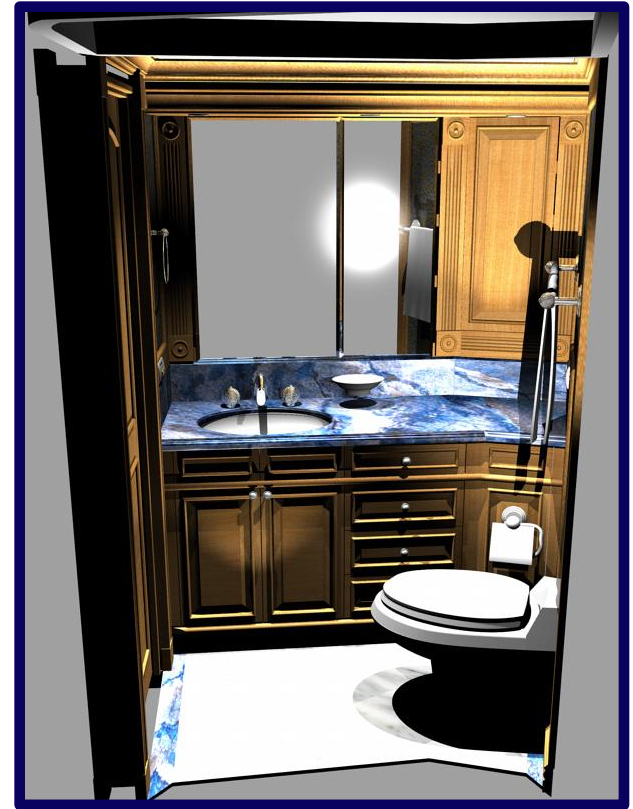

MASTER STATEOOM

*design by
Espinosa Incorporated*

MASTER STATEOOM HIS AND HER BATH

*design by
Espinosa Incorporated*

FORWARD VIP STATEROOM

*design by
Espinosa Incorporated*

MID GUEST STATEROOM –TWIN BERTHS

*design by
Espinosa Incorporated*

MID GUEST STATEROOM QUEEN BERTH

*design by
Espinosa Incorporated*

GUEST STATEROOM HEADS

*design by
Espinosa Incorporated*

LOWER DECK
LAUNDRY ROOM
DEEP FREEZERS &
STOWAGE AREA

*design by
Espinosa Incorporated*