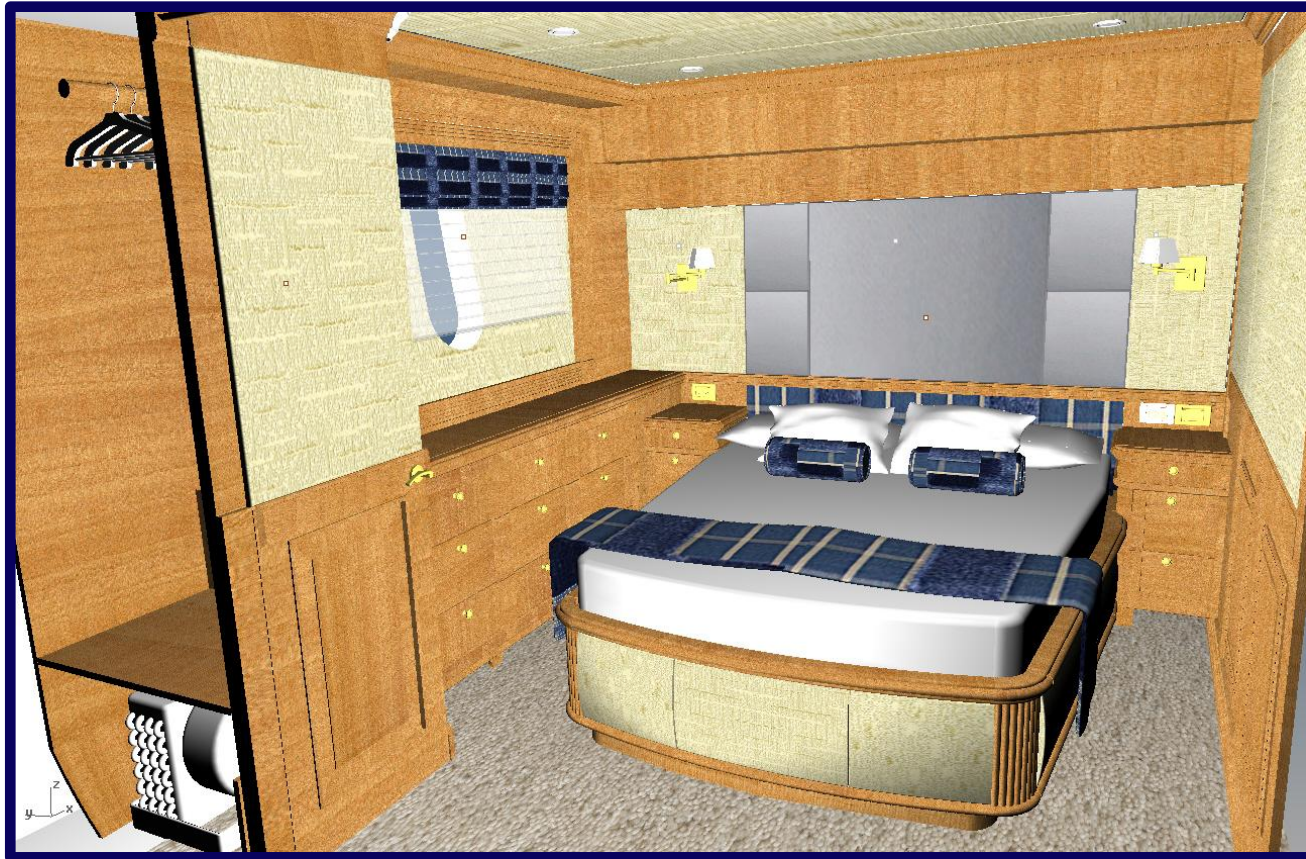

MASTER STATEOOM

*design by
Espinosa Incorporated*

MASTER STATEOOM HIS AND HER BATH

*design by
Espinosa Incorporated*

FORWARD VIP STATEROOM

*design by
Espinosa Incorporated*

MID GUEST STATEROOM –TWIN BERTHS

*design by
Espinosa Incorporated*

MID GUEST STATEROOM QUEEN BERTH

*design by
Espinosa Incorporated*

GUEST STATEROOM HEADS

*design by
Espinosa Incorporated*

LOWER DECK
LAUNDRY ROOM
DEEP FREEZERS &
STOWAGE AREA

*design by
Espinosa Incorporated*