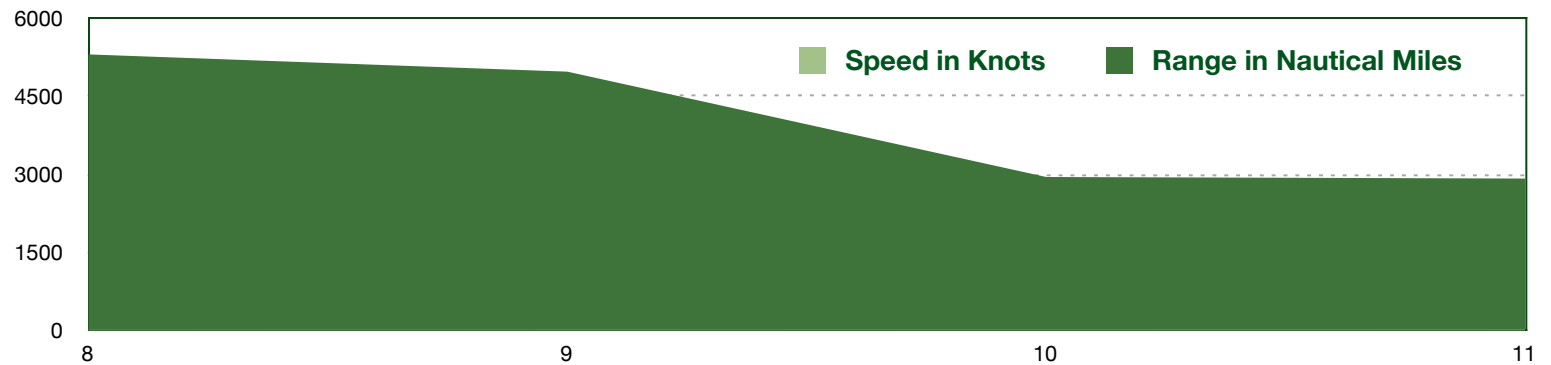

Range in Nautical Miles to Speed in Knots

Speed in Knots	Range in Nautical Miles
8	5308
9	4976
10	2949
11	2919