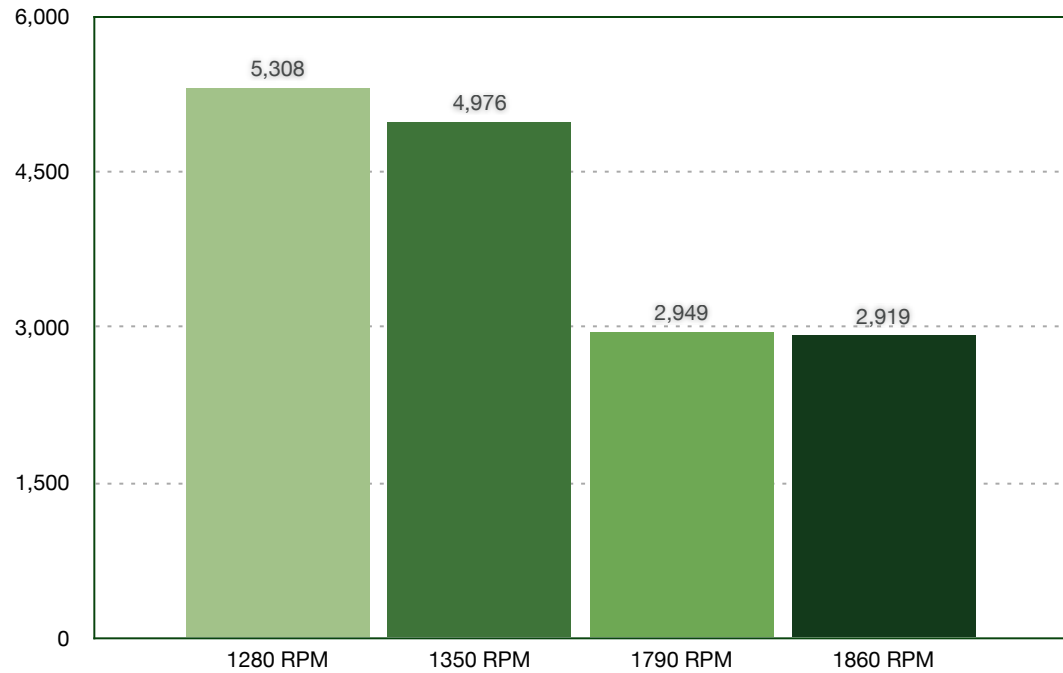

Fuel Burn Curve

M/Y SUDAMI

Fuel Burn based on 13,000 Gallons

RPM	Speed in Knots	Fuel Burn in Gallons (including Generators)	Range in Hours	Range in Nautical Miles
1280 RPM	8	20	664	5,308
1350 RPM	9	24	553	4,976
1790 RPM	10	45	295	2,949
1860 RPM	11	50	265	2,919

Range in Nautical Miles to RPM

Speed in Knots to Gal/PH

Speed in Knots

Fuel Burn in Gallons (including Generators)

Range in Nautical Miles to Speed in Knots

Speed in Knots	Range in Nautical Miles
8	5308
9	4976
10	2949
11	2919