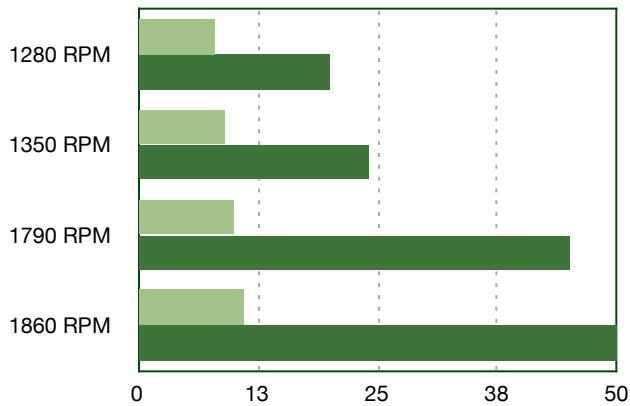

Fuel Burn Curve

M/Y SUDAMI

Fuel Burn based on 13,000 Gallons

RPM	Speed in Knots	Fuel Burn in Gallons (including Generators)	Range in Hours	Range in Nautical Miles
1280 RPM	8	20	664	5,308
1350 RPM	9	24	553	4,976
1790 RPM	10	45	295	2,949
1860 RPM	11	50	265	2,919

Range in Nautical Miles to RPM

Speed in Knots to Gal/PH

Speed in Knots

Fuel Burn in Gallons (including Generators)

Range in Nautical Miles to Speed in Knots

Speed in Knots	Range in Nautical Miles
8	5308
9	4976
10	2949
11	2919