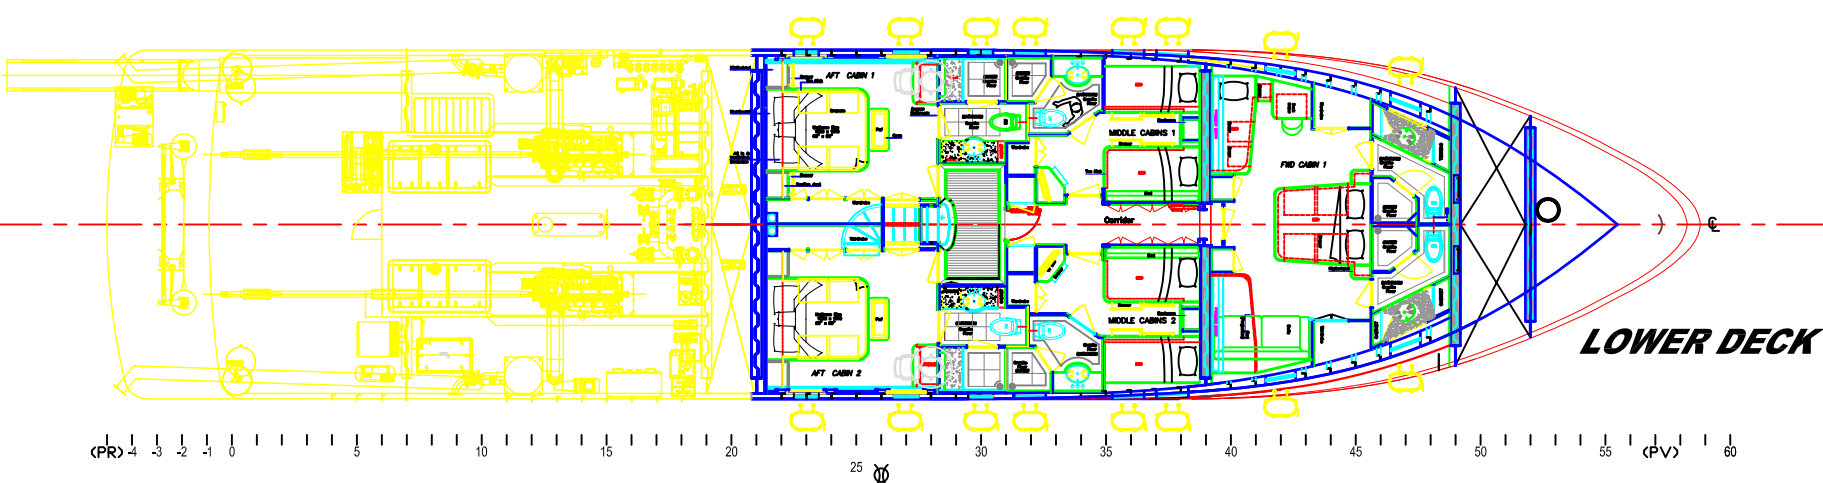

**PROFILE**

**FLY BRIDGE**

**UPPER DECK**

**MAIN DECK**

**LOWER DECK**

SCHEDULE OF CHANGED			CURRENT COMENT
EDITION	DATE	DRAW	
0	21/07/2006	MAVIGNIER	