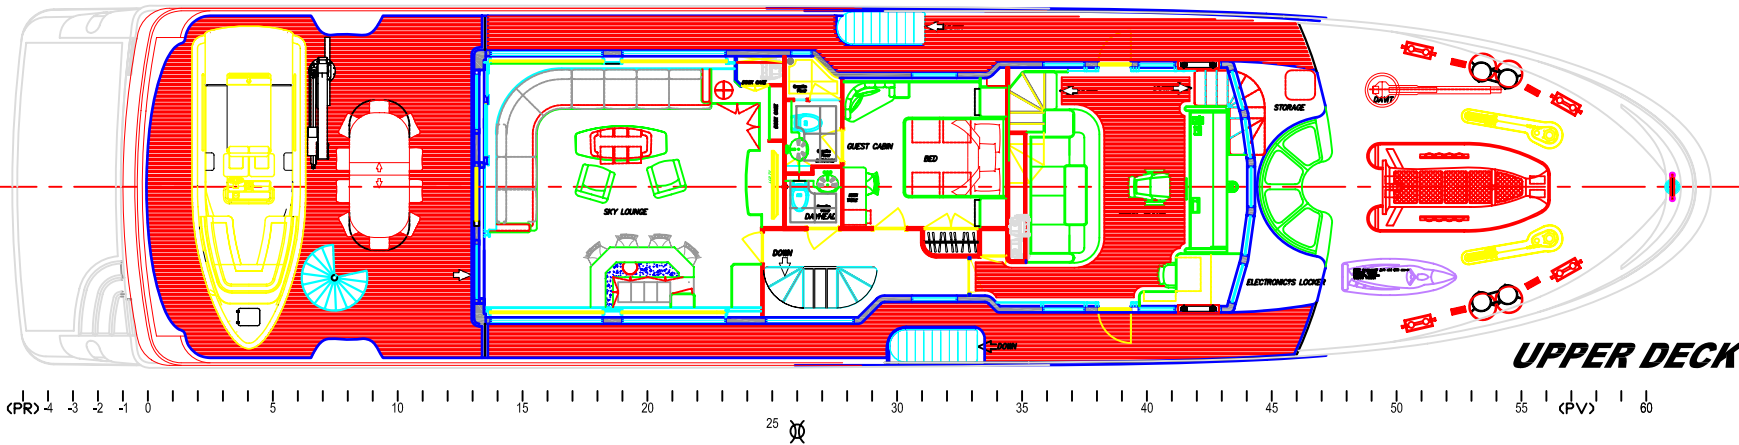

**PROFILE**

**FLY BRIDGE**

**UPPER DECK**

**MAIN DECK**

**LOWER DECK**

SCHEDULE OF CHANGED			CURRENT COMENT
EDITION	DATE	DRAW	
0	21/07/2006	MAVIGNIER	