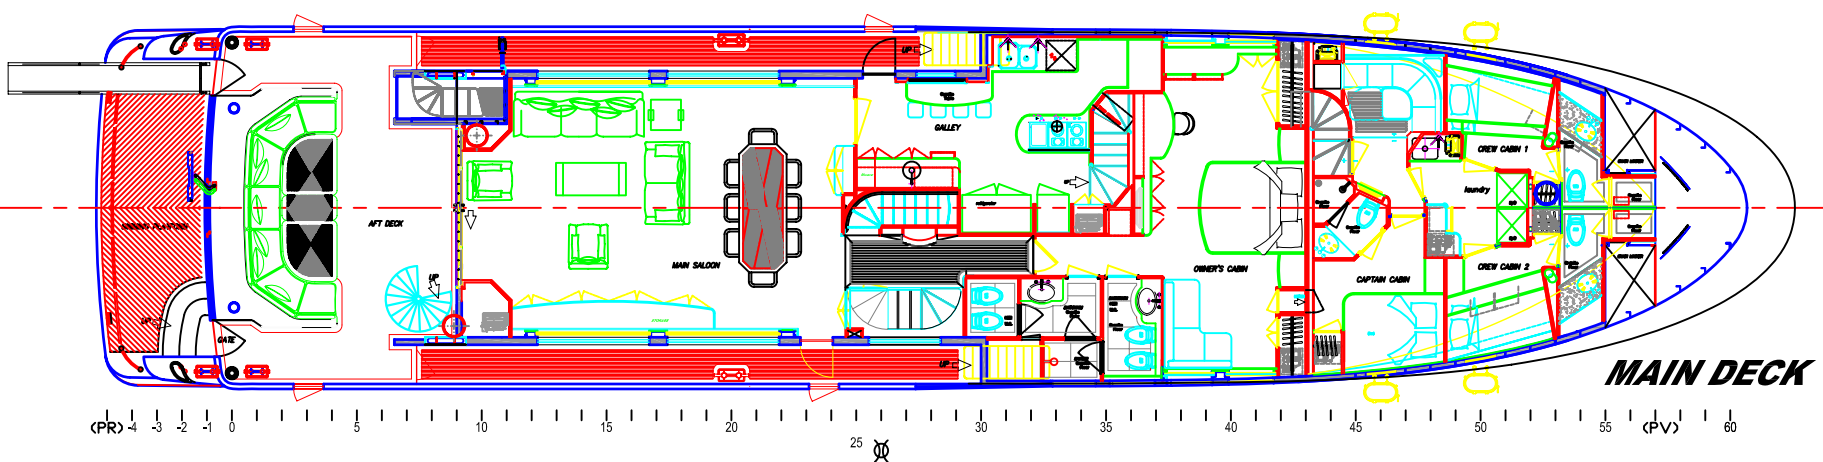

**PROFILE**

**FLY BRIDGE**

**UPPER DECK**

**MAIN DECK**

**LOWER DECK**

SCHEDULE OF CHANGED			CURRENT COMENT
EDITION	DATE	DRAW	
0	21/07/2006	MAVIGNIER	