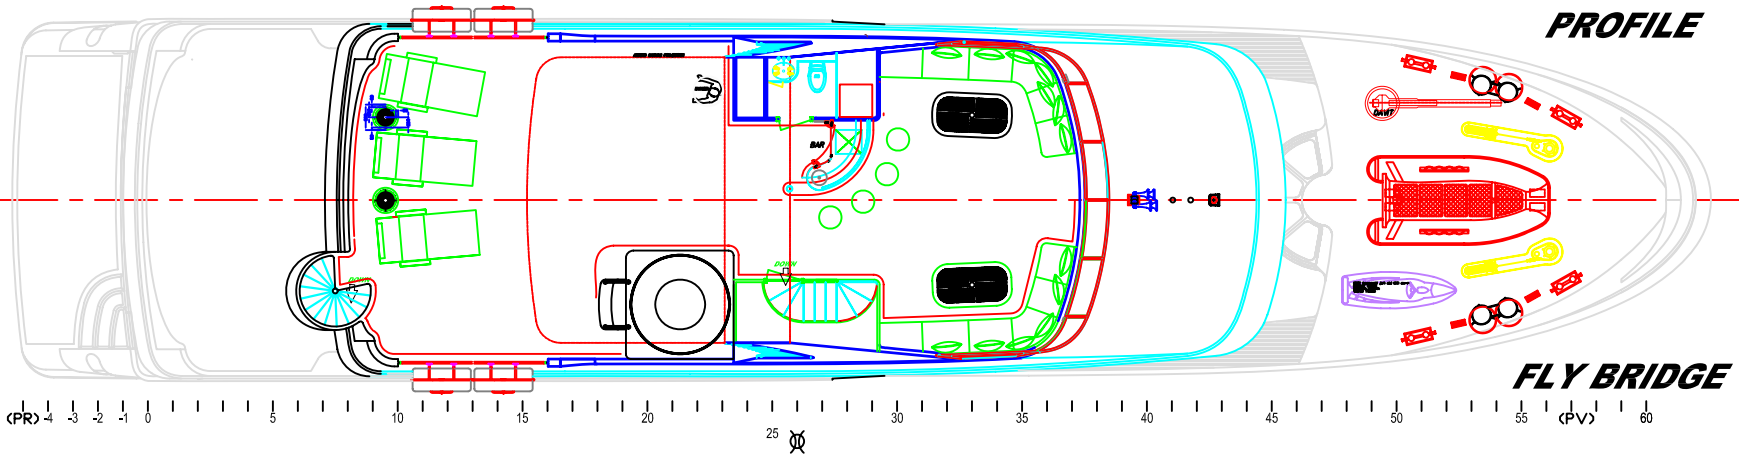

**PROFILE**

**FLY BRIDGE**

**UPPER DECK**

**MAIN DECK**

**LOWER DECK**

SCHEDULE OF CHANGED			CURRENT COMENT
EDITION	DATE	DRAW	
0	21/07/2006	MAVIGNIER	