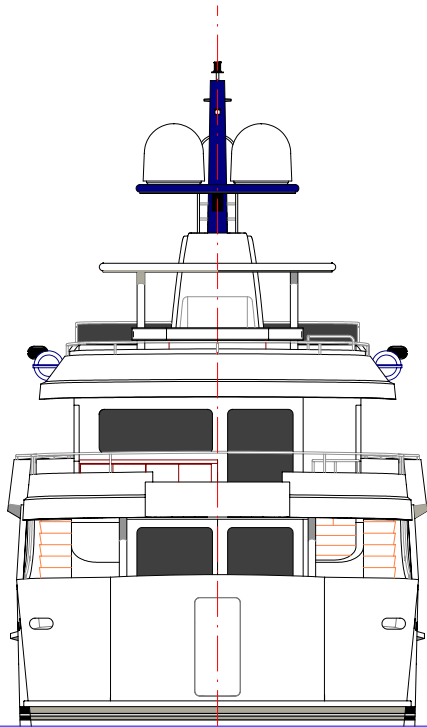

STERN VIEW

BOW VIEW

INACE 120'