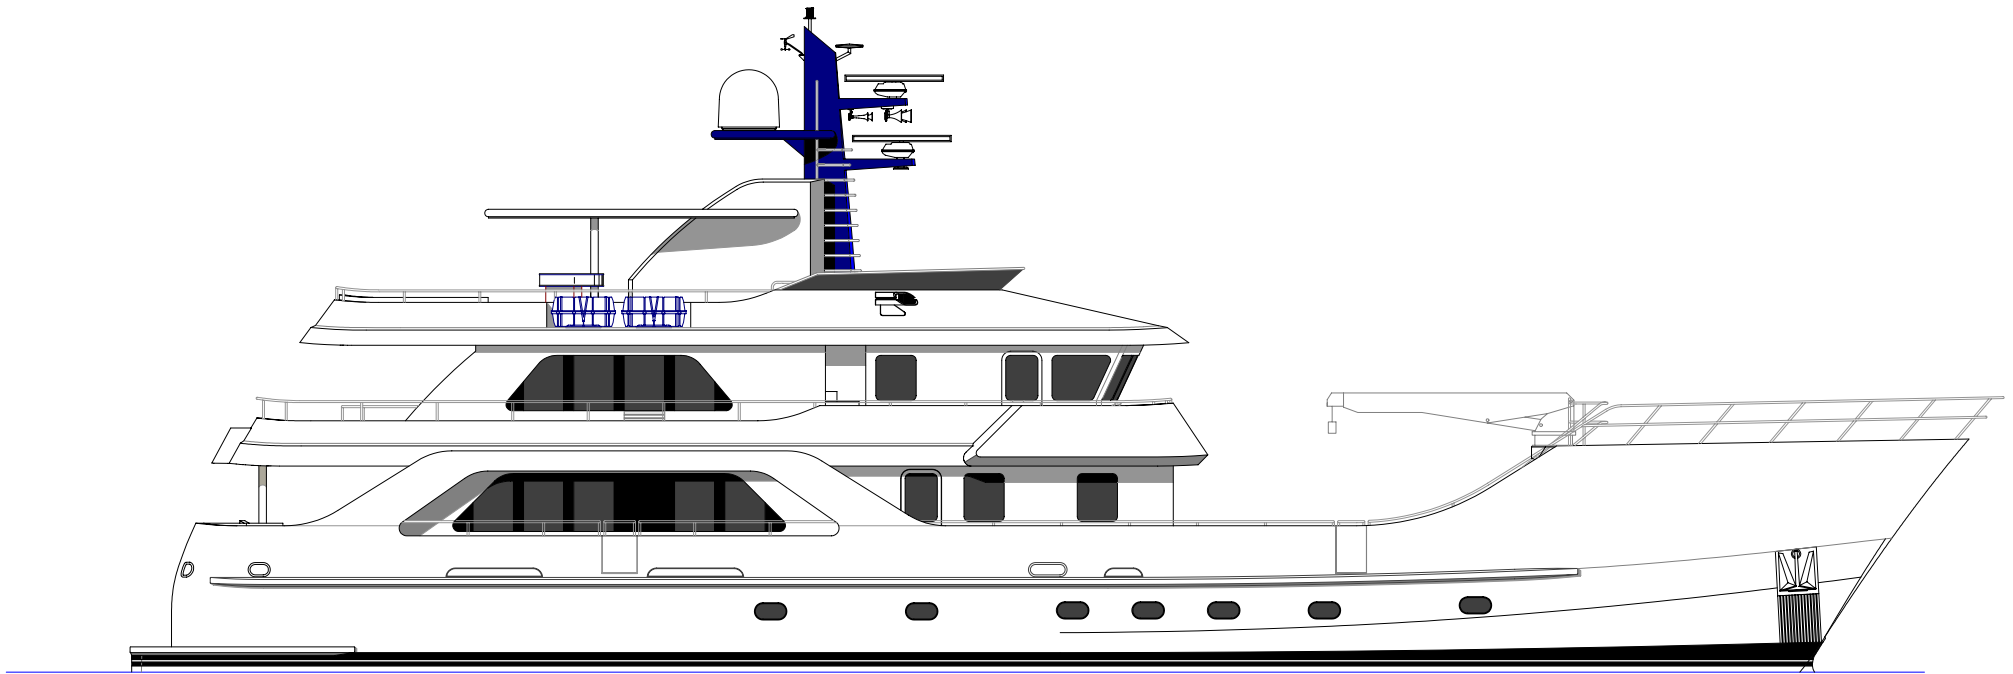

© 2007 Luiz de Basto Designs
All Rights Reserved

0 5 10 15 20 25 30

INACE 120'