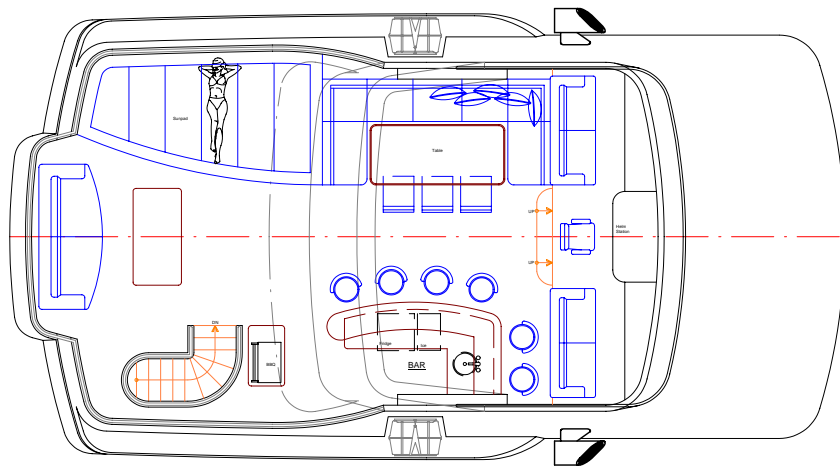

© 2009 Luiz de Basto Designs  
All Rights Reserved

UPPER DECK 2

INACE 90'

**LUIZDEBASTO**  
DESIGNS

© 2009 Luiz de Basto Designs  
All Rights Reserved

FLYBRIDGE

INACE 90'

**LUIZDEBASTO**  
DESIGNS