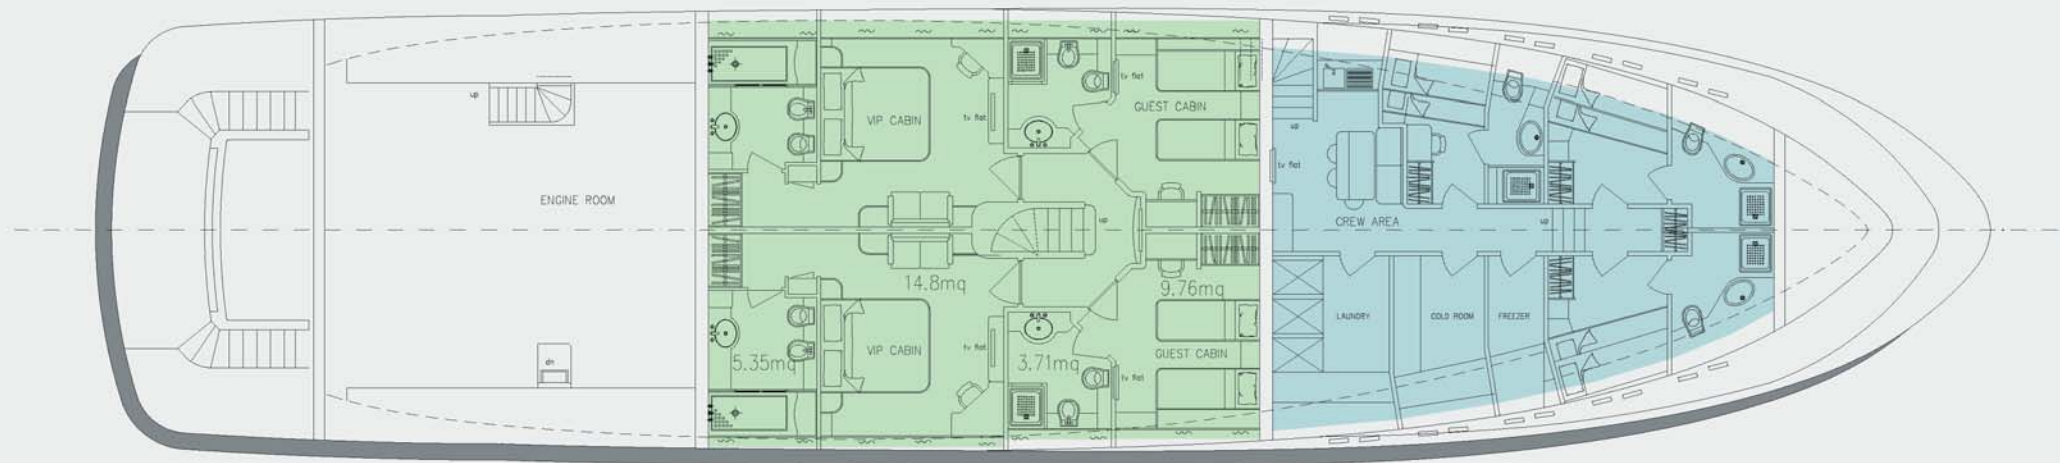

SUN DECK

UPPER DECK

GIAN PAOLO NARI  
architect - yacht designer

EXPEDITION YACHT 35mt CURTISIAN

MAIN DECK

LOWER DECK

GIAN PAOLO NARI  
architect - yacht designer

EXPEDITION YACHT 35mt CURTISIAN