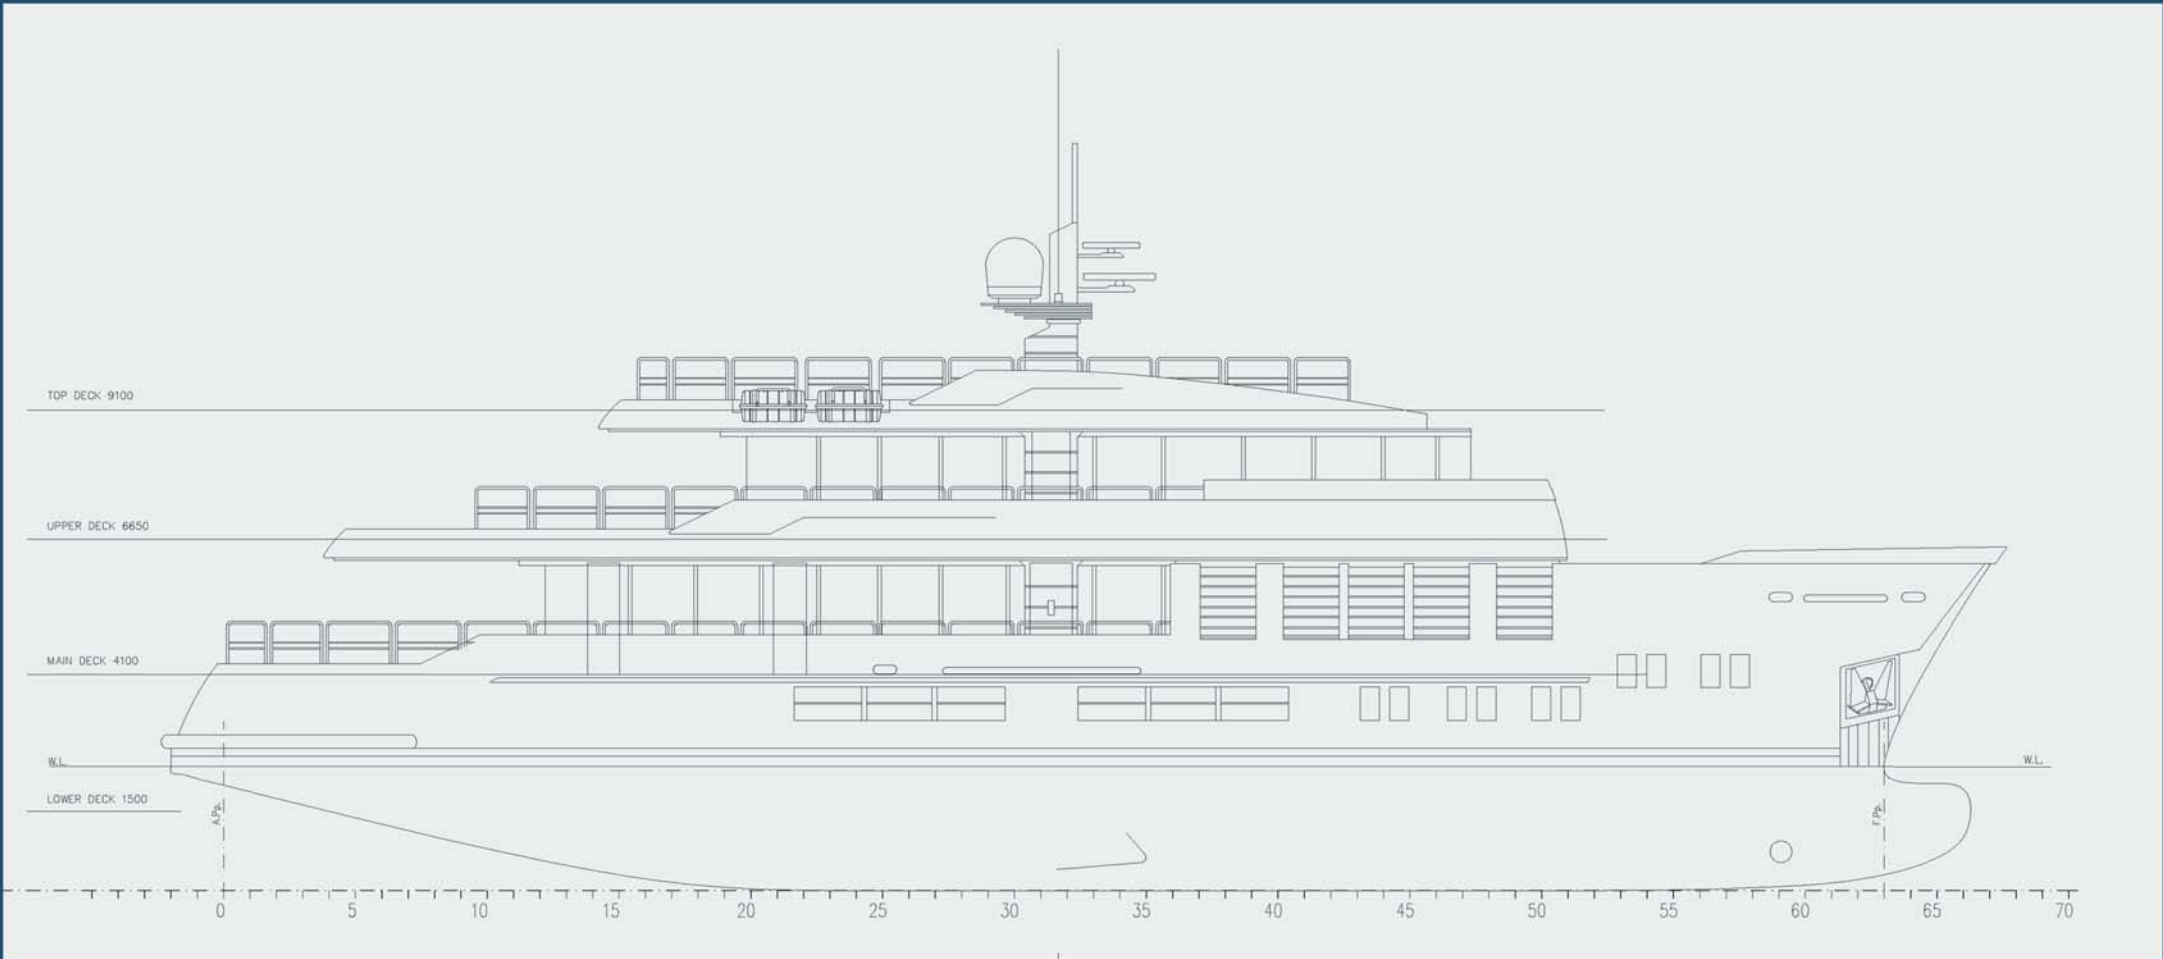

SUN DECK

UPPER DECK

GIAN PAOLO NARI  
architect - yacht designer

EXPEDITION YACHT 35mt CURTISIAN

MAIN DECK

LOWER DECK

GIAN PAOLO NARI  
architect - yacht designer

EXPEDITION YACHT 35mt CURTISIAN

GIAN PAOLO NARI  
architect - yacht designer

EXPEDITION YACHT 35mt CURTISIAN