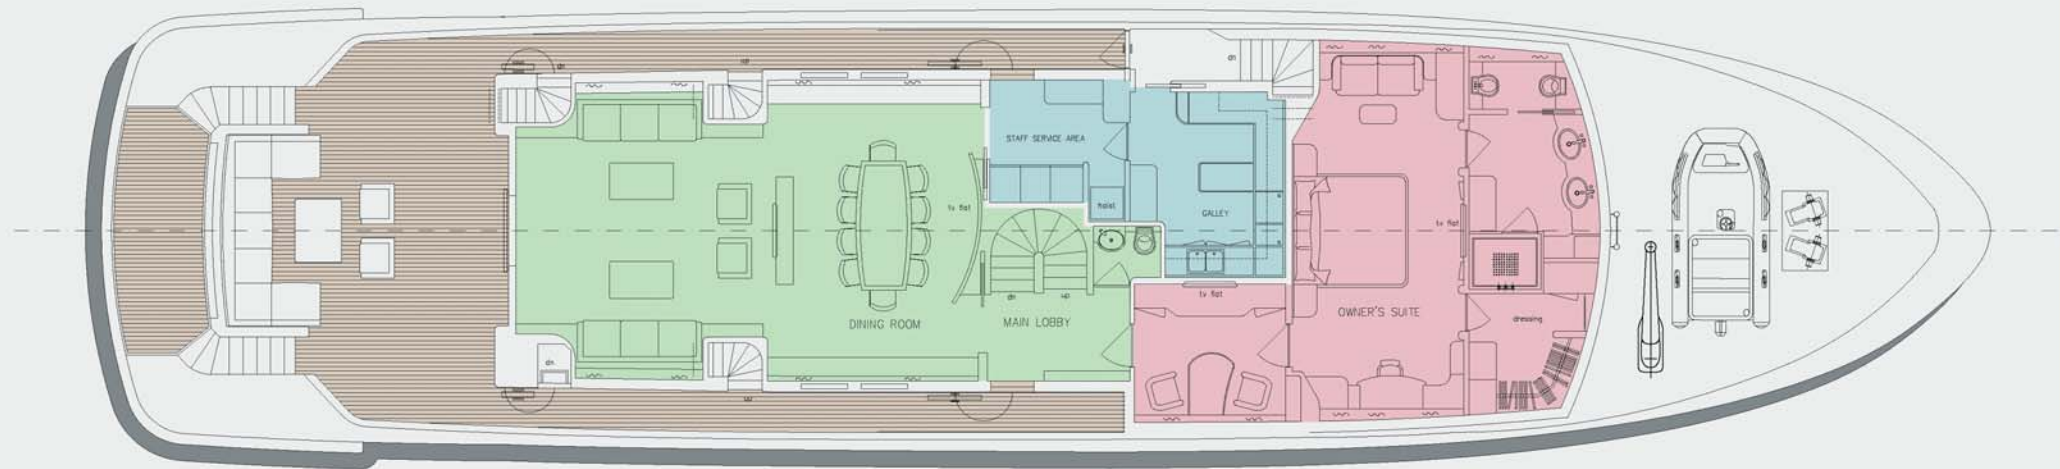

SUN DECK

UPPER DECK

GIAN PAOLO NARI  
architect - yacht designer

EXPEDITION YACHT 35mt CURTISIAN

MAIN DECK

LOWER DECK

GIAN PAOLO NARI  
architect - yacht designer

EXPEDITION YACHT 35mt CURTISIAN