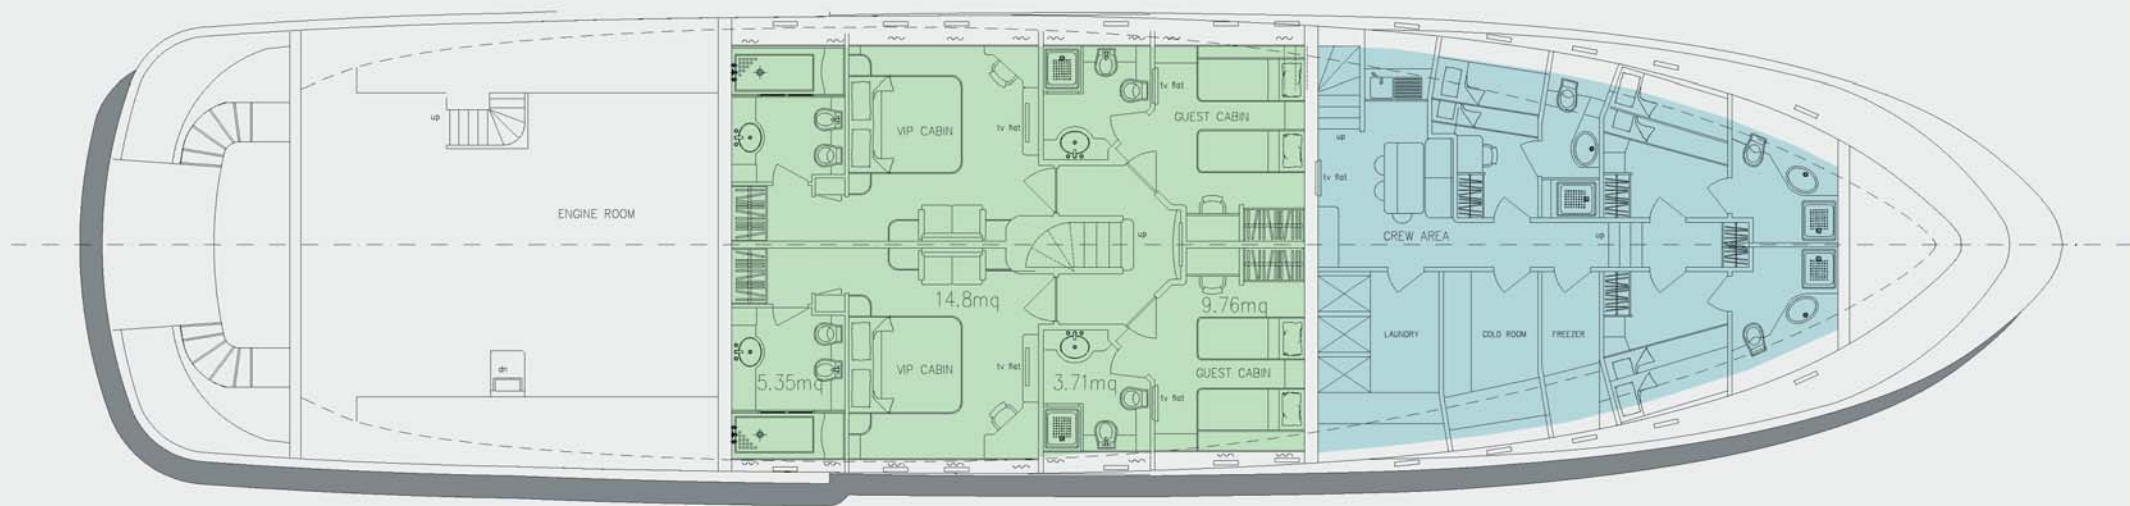

GIAN PAOLO NARI
architect - yacht designer

NAVETTA 35mt

MAIN DECK

LOWER DECK

GIAN PAOLO NARI
architect - yacht designer

NAVETTA 35mt

GIAN PAOLO NARI
architect - yacht designer

NAVETTA 35mt