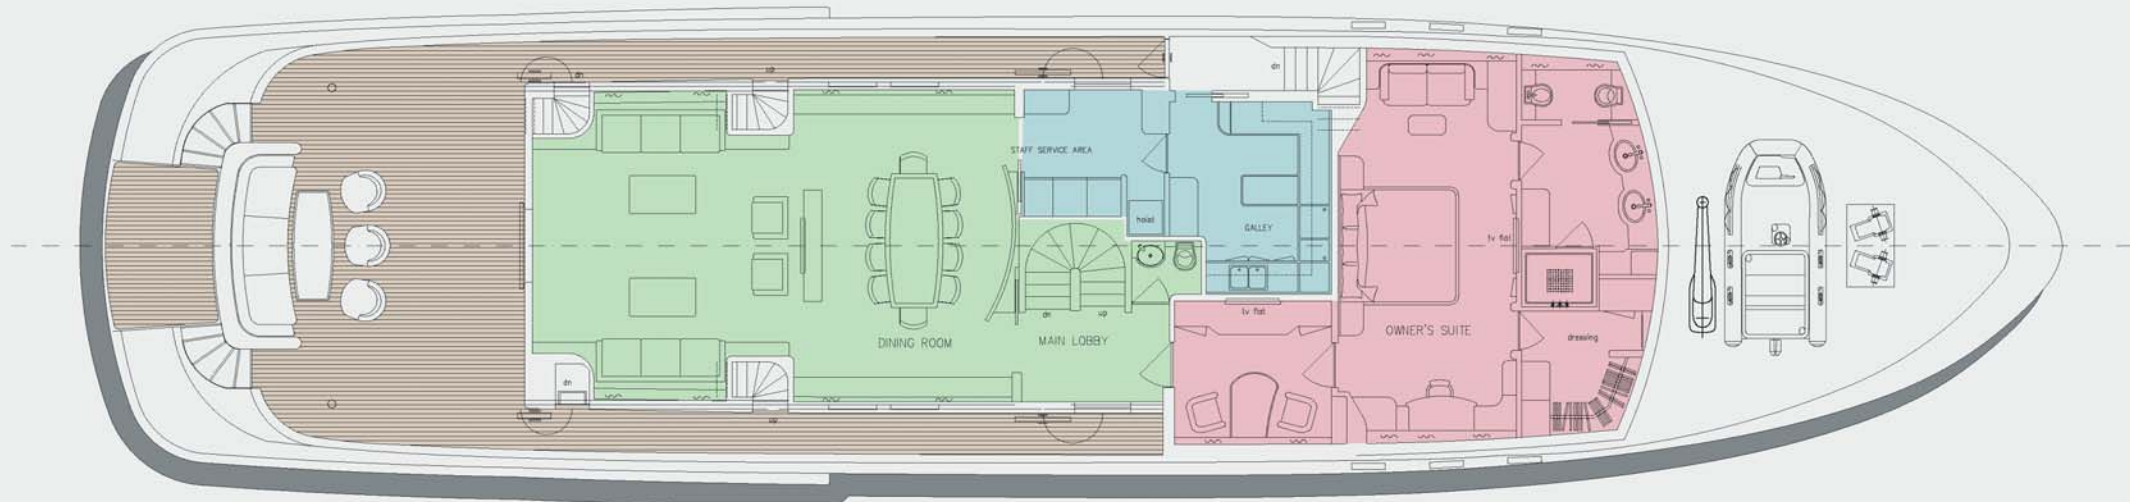

GIAN PAOLO NARI
architect - yacht designer

NAVETTA 35mt

MAIN DECK

LOWER DECK

GIAN PAOLO NARI
architect - yacht designer

NAVETTA 35mt

GIAN PAOLO NARI
architect - yacht designer

NAVETTA 35mt