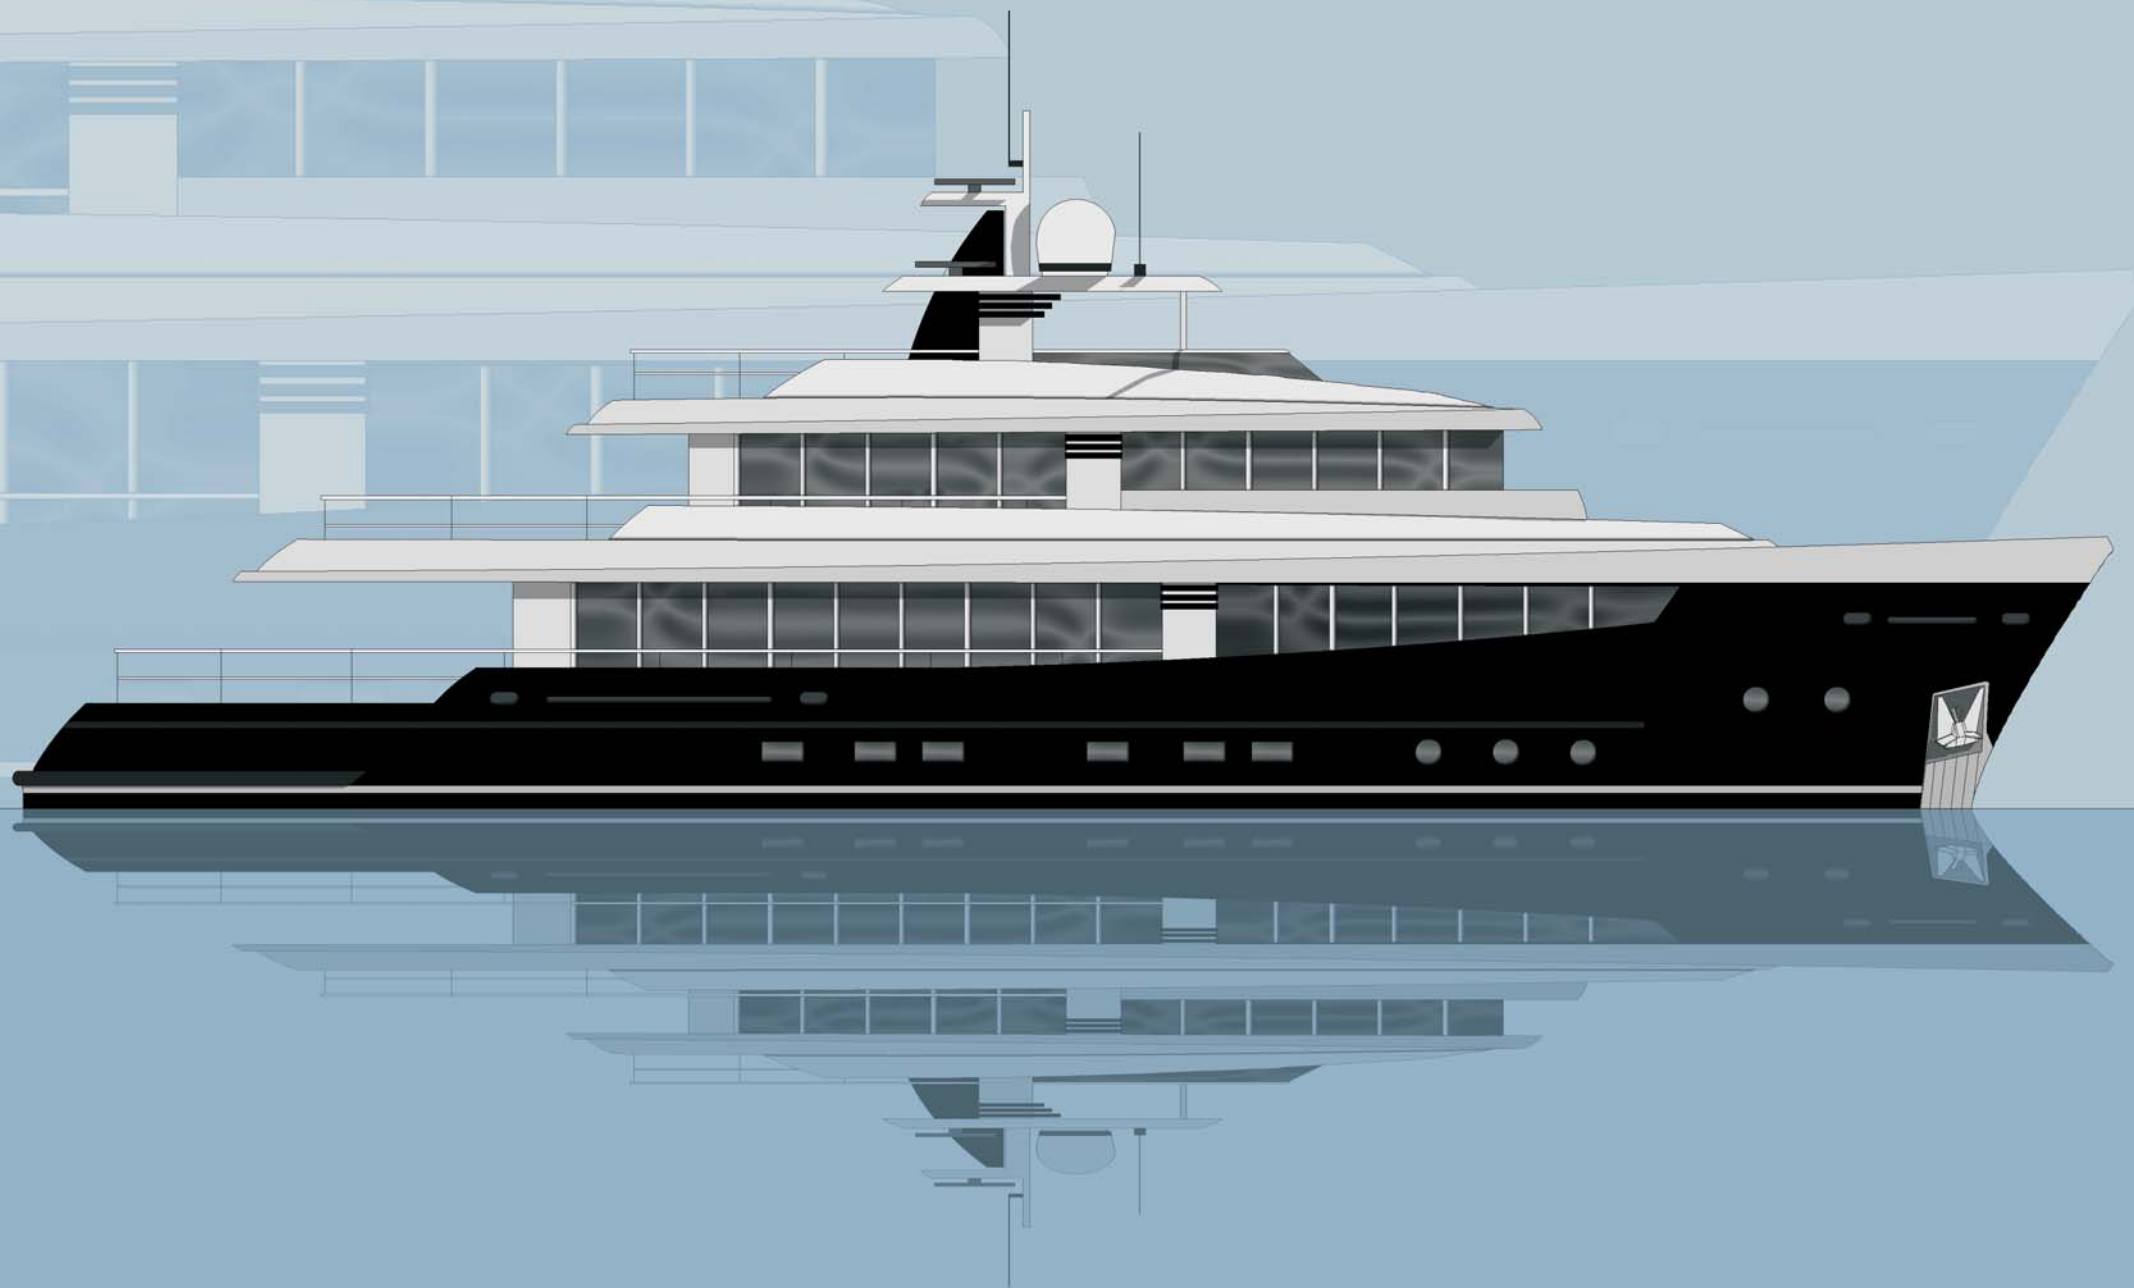

GIAN PAOLO NARI
architect - yacht designer

gp.nari@tiscali.it - tel +39 339 7178950
massa - italy

NAVETTA 35mt

nariyachtdesigner

GIAN PAOLO NARI
architect - yacht designer

NAVETTA 35mt

SUN DECK

UPPER DECK

GIAN PAOLO NARI
architect - yacht designer

NAVETTA 35mt

MAIN DECK

LOWER DECK

GIAN PAOLO NARI
architect - yacht designer

NAVETTA 35mt

GIAN PAOLO NARI
architect - yacht designer

NAVETTA 35mt