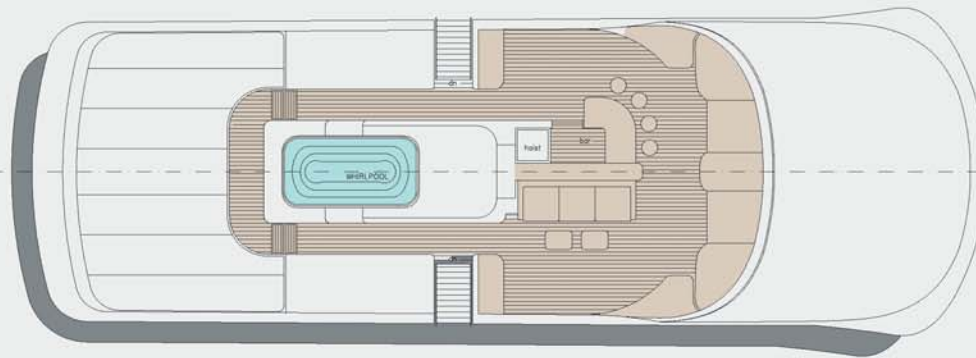

SUN DECK

0 5 10 15 20 25 30 35 40 45 50 55 60 65 70 75

UPPER DECK

0 5 10 15 20 25 30 35 40 45 50 55 60 65 70 75

GIAN PAOLO NARI
architect - yacht designer

EXPEDITION YACHT 40mt PELAGUS

MAIN DECK

LOWER DECK