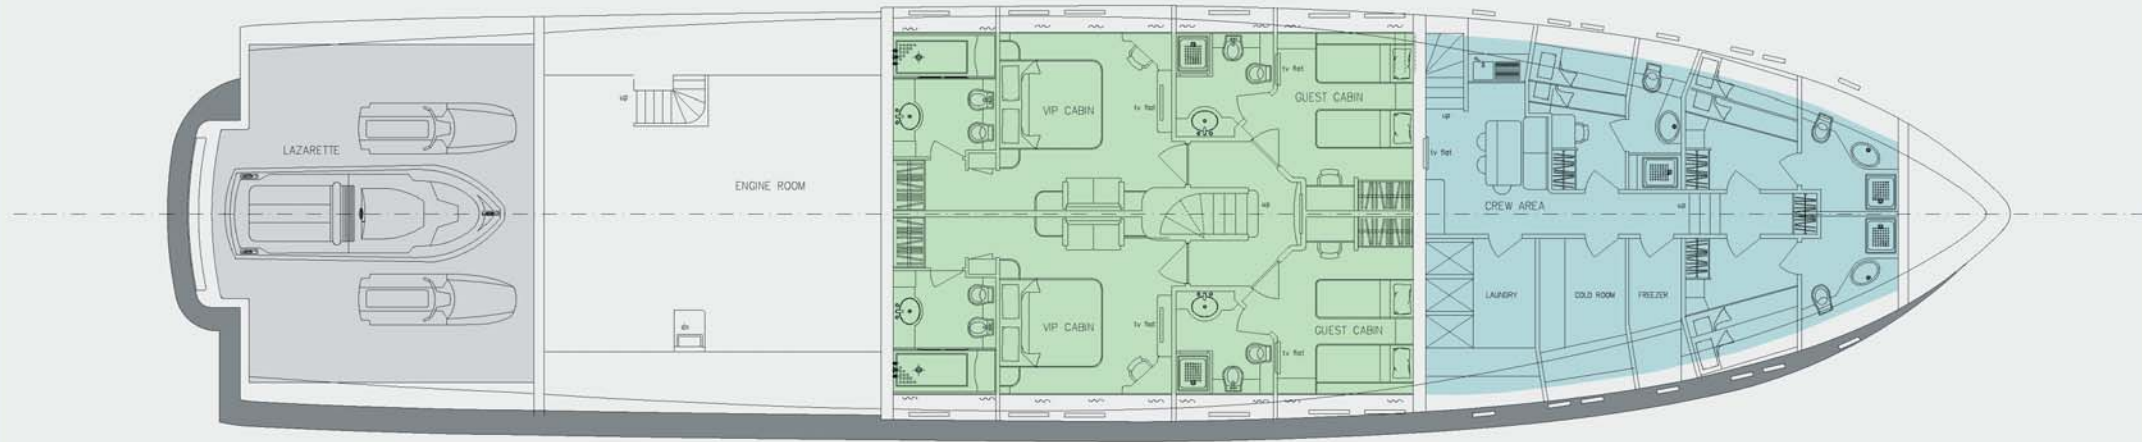

SUN DECK

0 5 10 15 20 25 30 35 40 45 50 55 60 65 70 75

UPPER DECK

0 5 10 15 20 25 30 35 40 45 50 55 60 65 70 75

GIAN PAOLO NARI
architect - yacht designer

EXPEDITION YACHT 40mt PELAGUS

MAIN DECK

LOWER DECK