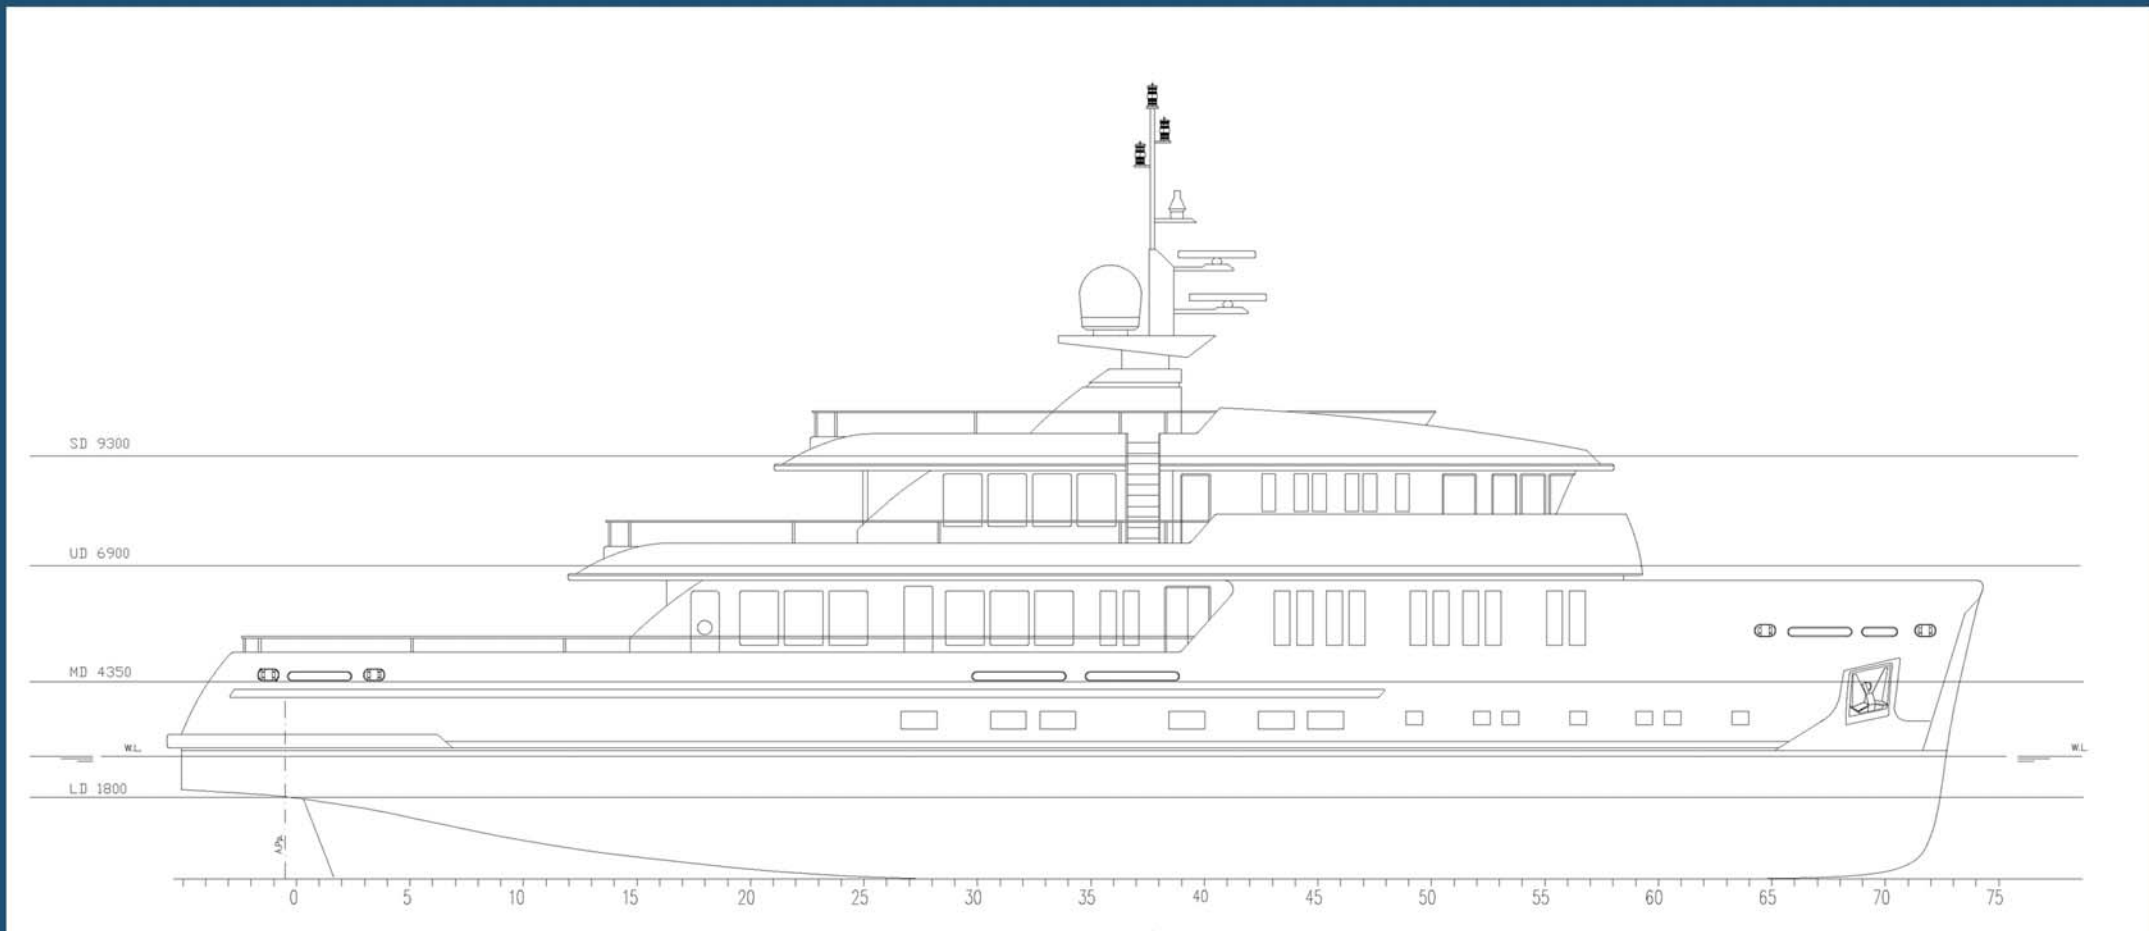

SUN DECK

0 5 10 15 20 25 30 35 40 45 50 55 60 65 70 75

UPPER DECK

0 5 10 15 20 25 30 35 40 45 50 55 60 65 70 75

GIAN PAOLO NARI
architect - yacht designer

EXPEDITION YACHT 40mt PELAGUS

MAIN DECK

LOWER DECK

GIAN PAOLO NARI
architect - yacht designer

EXPEDITION YACHT 40mt PELAGUS

GIAN PAOLO NARI
architect - yacht designer

EXPEDITION YACHT 40mt PELAGUS