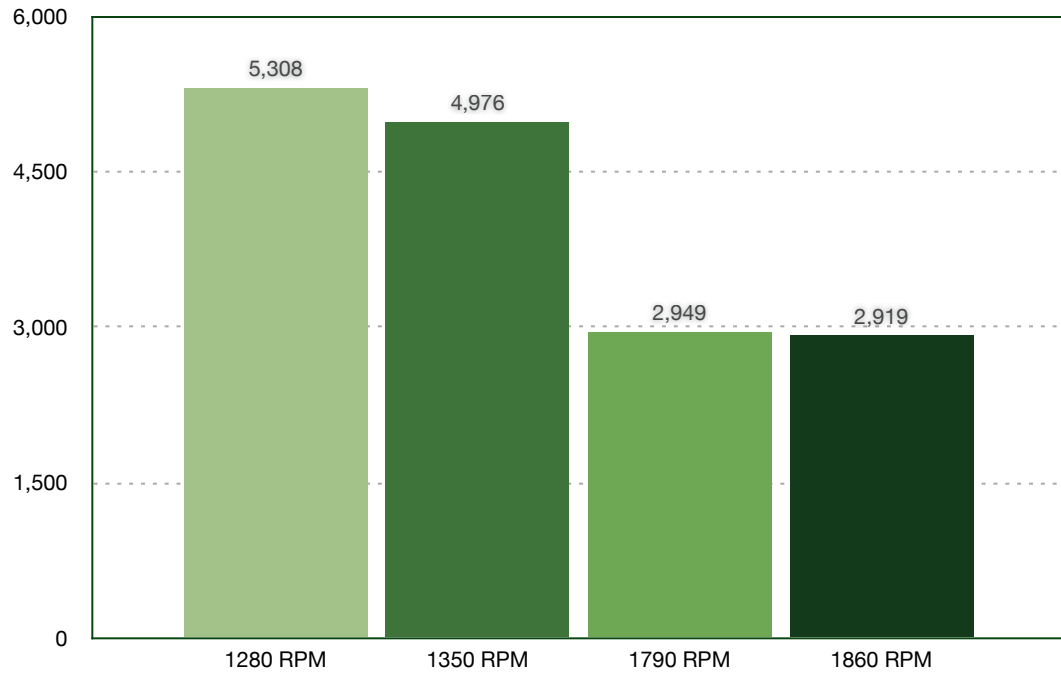

Fuel Burn Curve

M/Y SUDAMI

Fuel Burn based on 13,000 Gallons

RPM	Speed in Knots	Fuel Burn in Gallons (including Generators)	Range in Hours	Range in Nautical Miles
1280 RPM	8	20	664	5,308
1350 RPM	9	24	553	4,976
1790 RPM	10	45	295	2,949
1860 RPM	11	50	265	2,919

Range in Nautical Miles to RPM

Speed in Knots to Gal/PH

- Speed in Knots
- Fuel Burn in Gallons (including Generators)

Range in Nautical Miles to Speed in Knots

Speed in Knots	Range in Nautical Miles
8	5308
9	4976
10	2949
11	2919