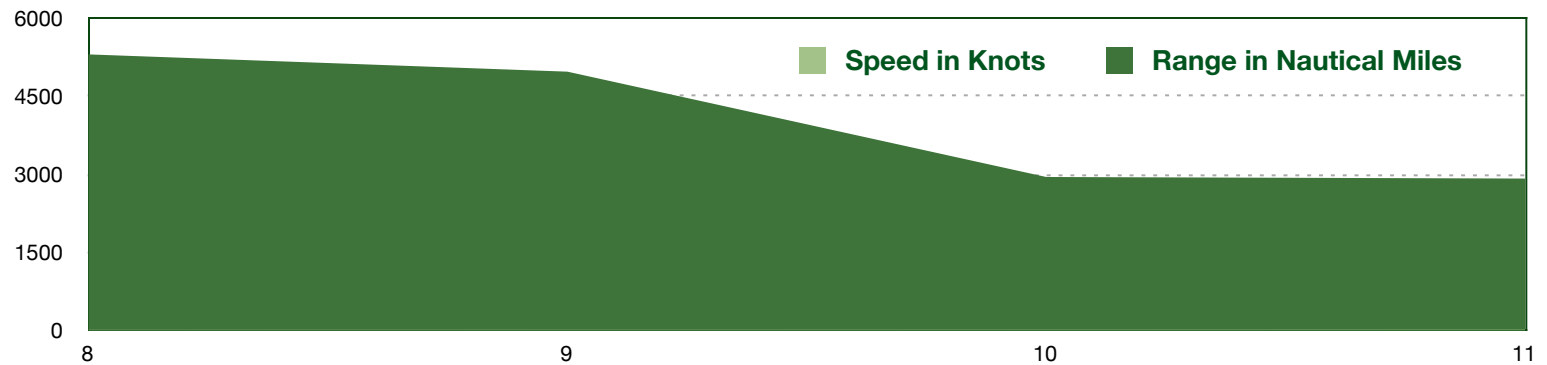

Range in Nautical Miles to Speed in Knots

Speed in Knots	Range in Nautical Miles
8	5308
9	4976
10	2949
11	2919