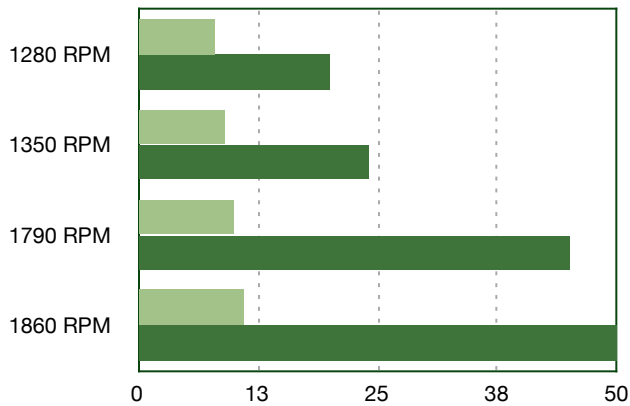

Fuel Burn Curve

M/Y SUDAMI

Fuel Burn based on 13,000 Gallons

RPM	Speed in Knots	Fuel Burn in Gallons (including Generators)	Range in Hours	Range in Nautical Miles
1280 RPM	8	20	664	5,308
1350 RPM	9	24	553	4,976
1790 RPM	10	45	295	2,949
1860 RPM	11	50	265	2,919

Range in Nautical Miles to RPM

Speed in Knots to Gal/PH

- Speed in Knots
- Fuel Burn in Gallons (including Generators)

Range in Nautical Miles to Speed in Knots

Speed in Knots	Range in Nautical Miles
8	5308
9	4976
10	2949
11	2919