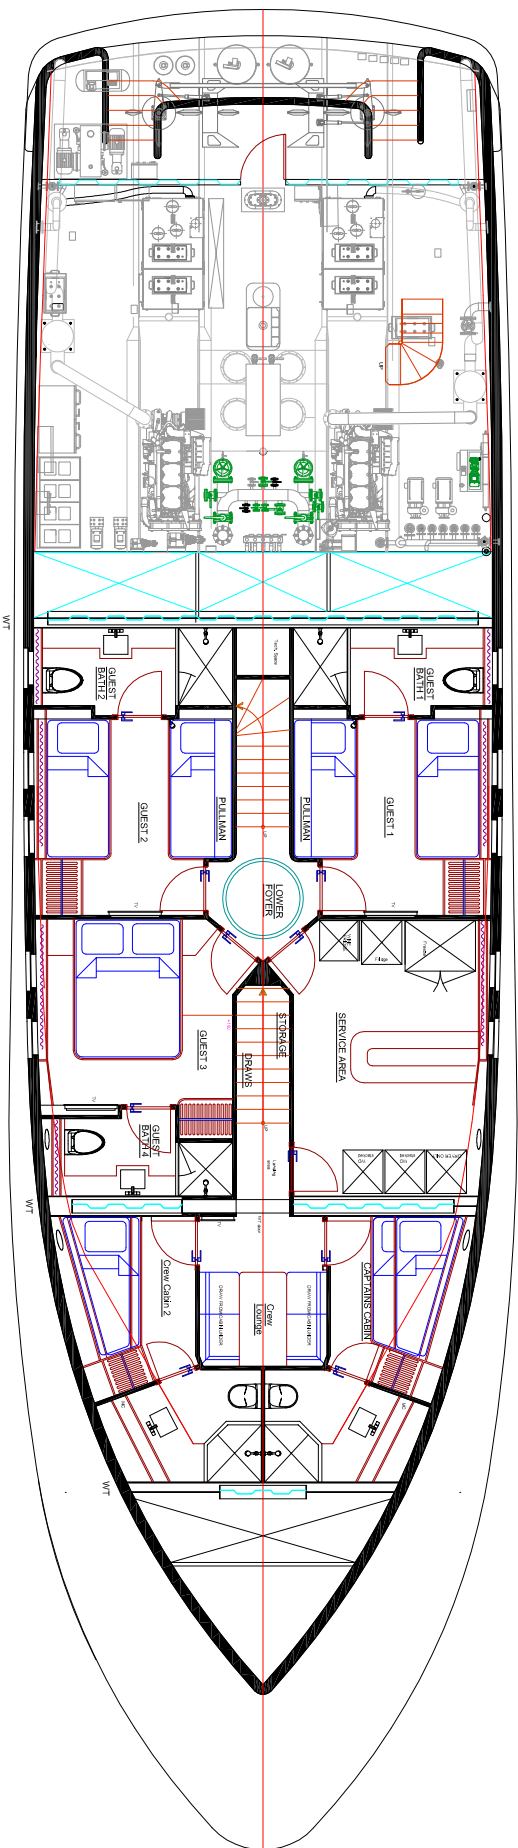

© 2009 Luiz de Basto Designs
All Rights Reserved

LOWER DECK

INACE 90'

LUZDEBASTO
DESIGNS