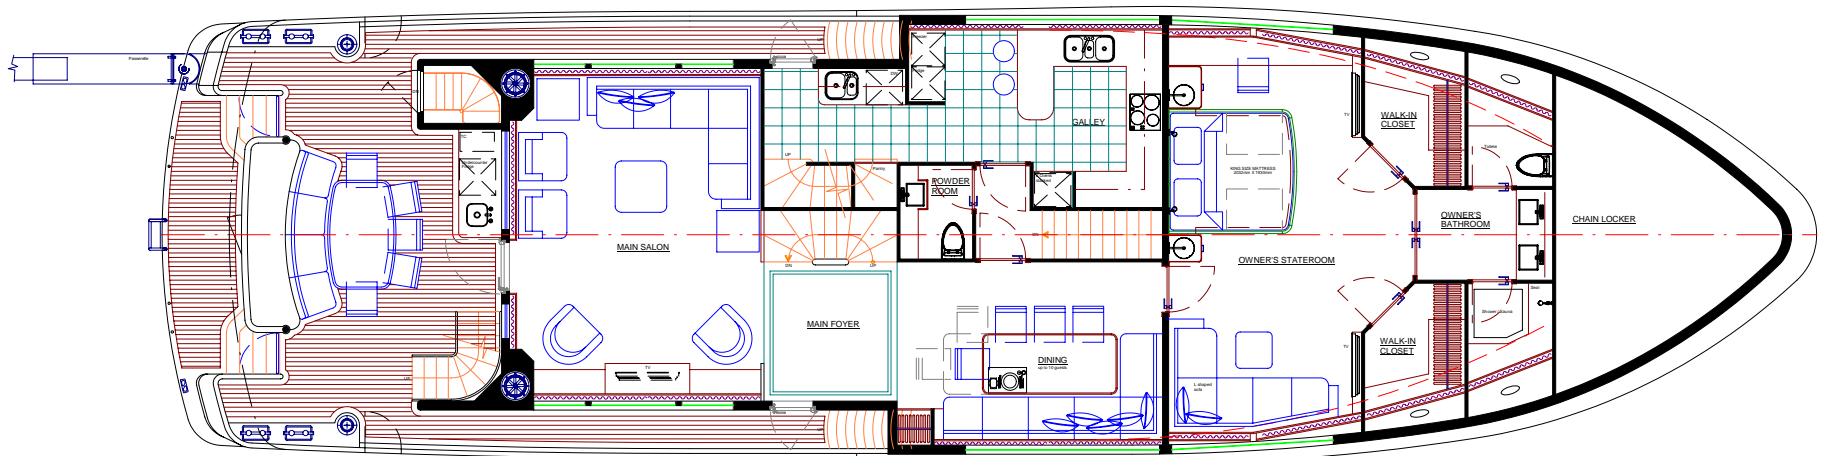

MAIN DECK

INACE 90'

LUIZDEBASTO
DESIGNS