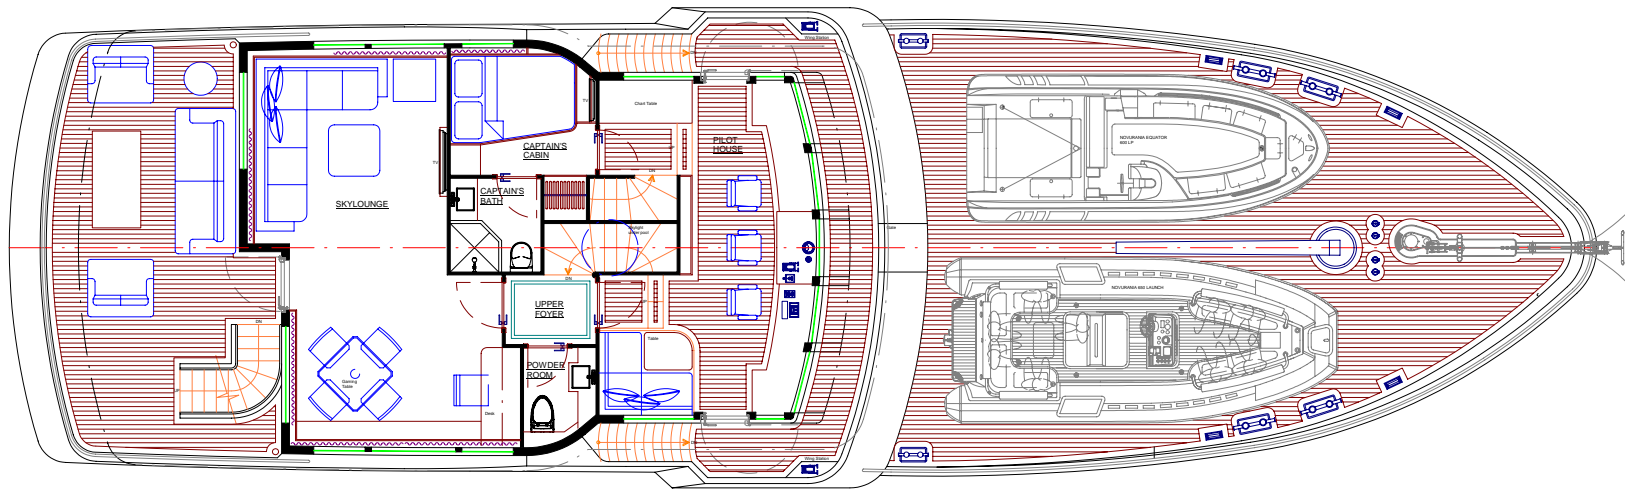

UPPER DECK

INACE 90'

LUIZDEBASTO
DESIGNS