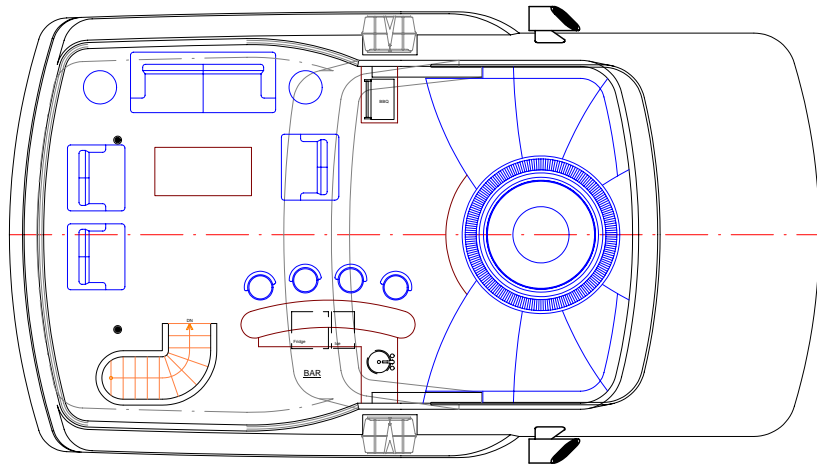

© 2009 Luiz de Basto Designs
All Rights Reserved

0 5 10 15 20 25 30 35 40 45 50

FLYBRIDGE

INACE 90'

LUIZDEBASTO
DESIGNS