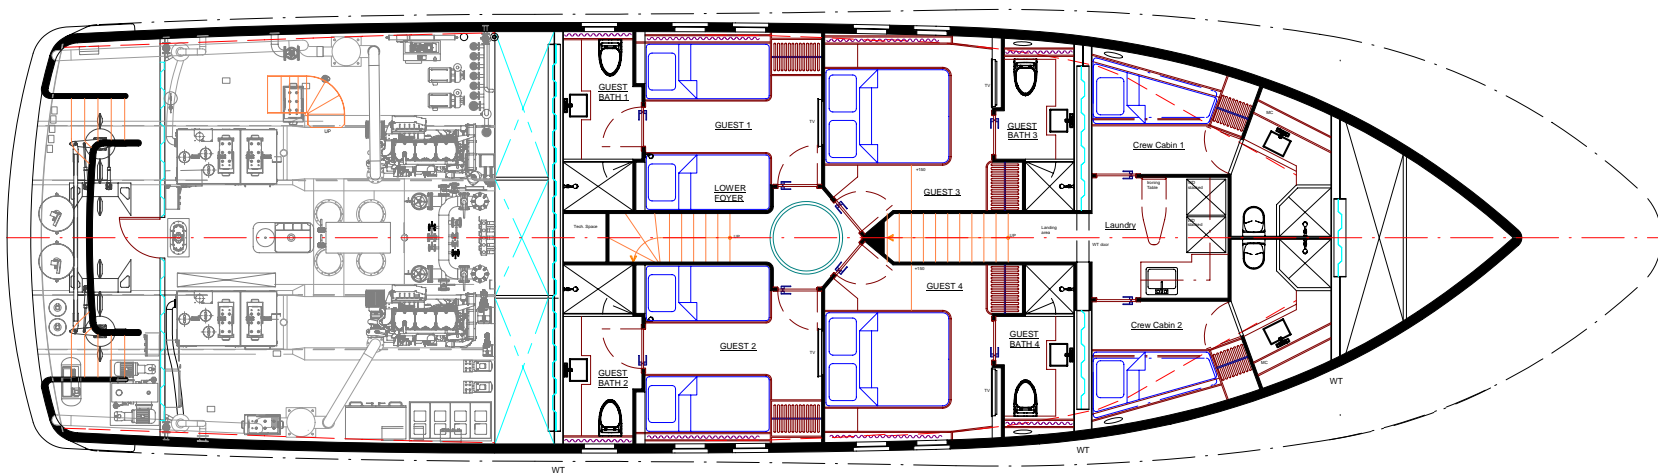

LOWER DECK

INACE 90'

LUIZDEBASTO
DESIGNS