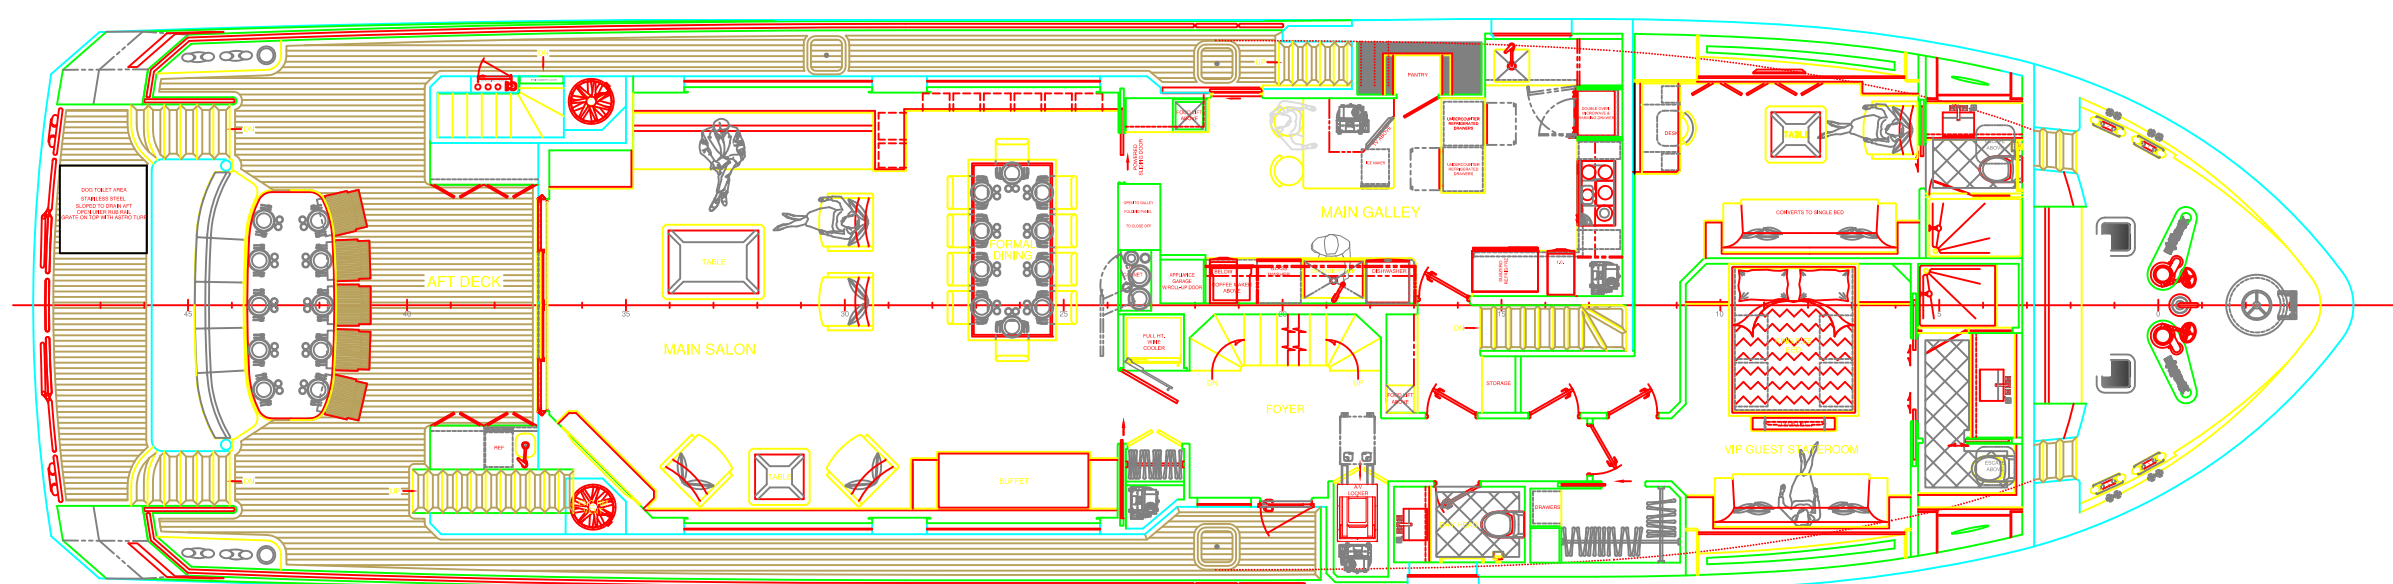

FLYBRIDGE

BRIDGE DECK ORIGINAL

BRIDGE DECK YOURS

MAIN DECK MASTER ON DECK

MAIN DECK OFFICE/ LOUNGE WITH HEAD AND OPEN GALLEY

MAIN DECK OFFICE/ LOUNGE WITHOUT HEAD

BELOW DECK

BELOW DECK CREW OPTION 1

BELOW DECK CREW OPTION 2