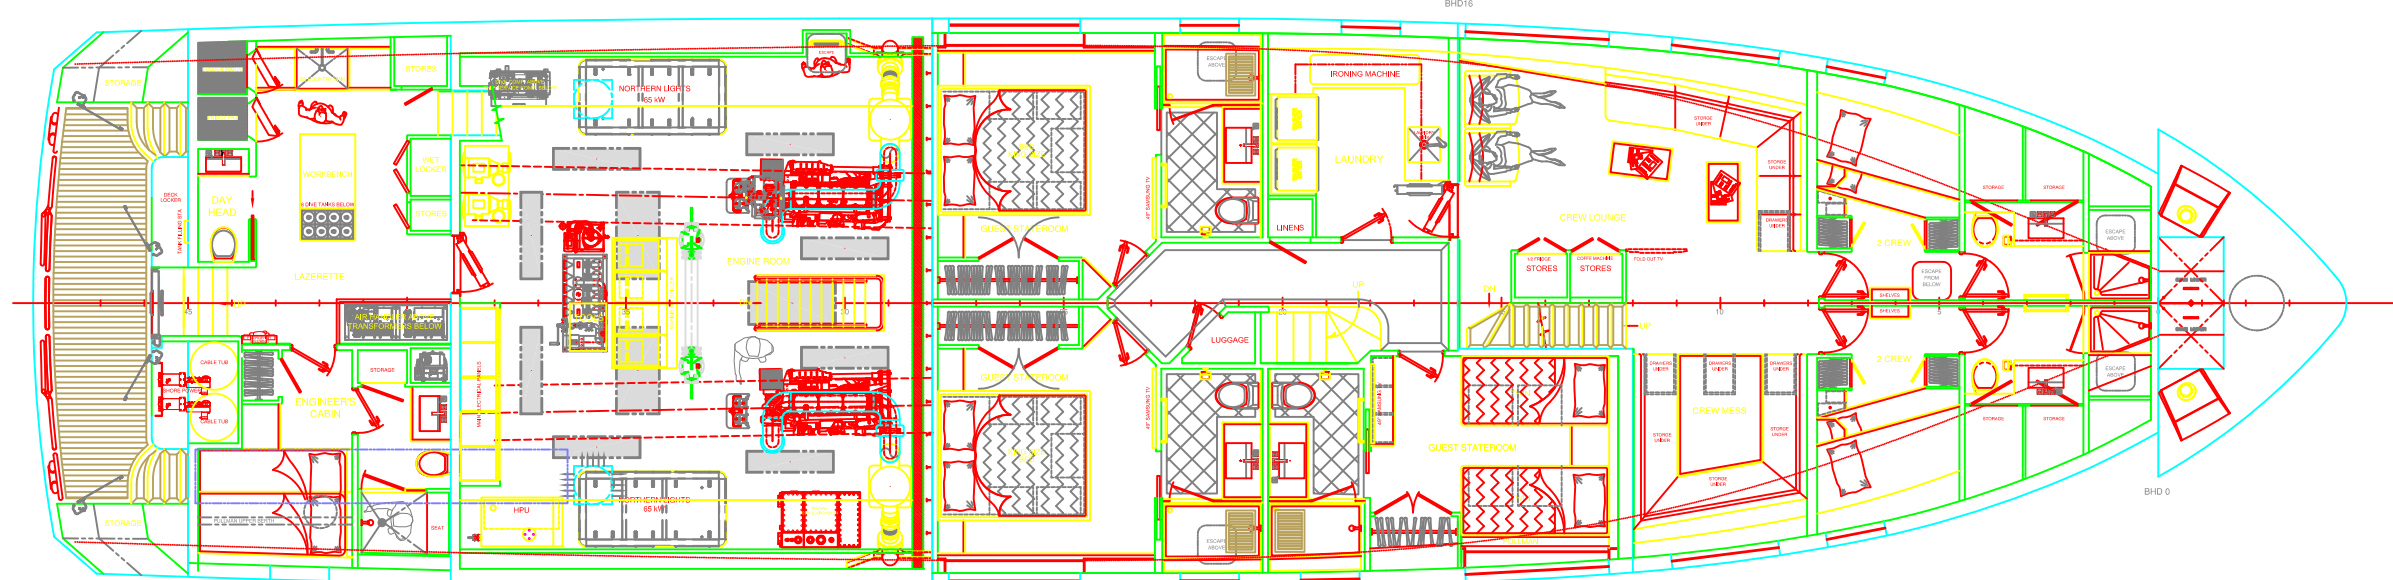

FLYBRIDGE

BRIDGE DECK ORIGINAL

BRIDGE DECK YOURS

MAIN DECK MASTER ON DECK

MAIN DECK OFFICE/ LOUNGE WITH HEAD AND OPEN GALLEY

MAIN DECK OFFICE/ LOUNGE WITHOUT HEAD

BELOW DECK

BELOW DECK CREW OPTION 1

BELOW DECK CREW OPTION 2