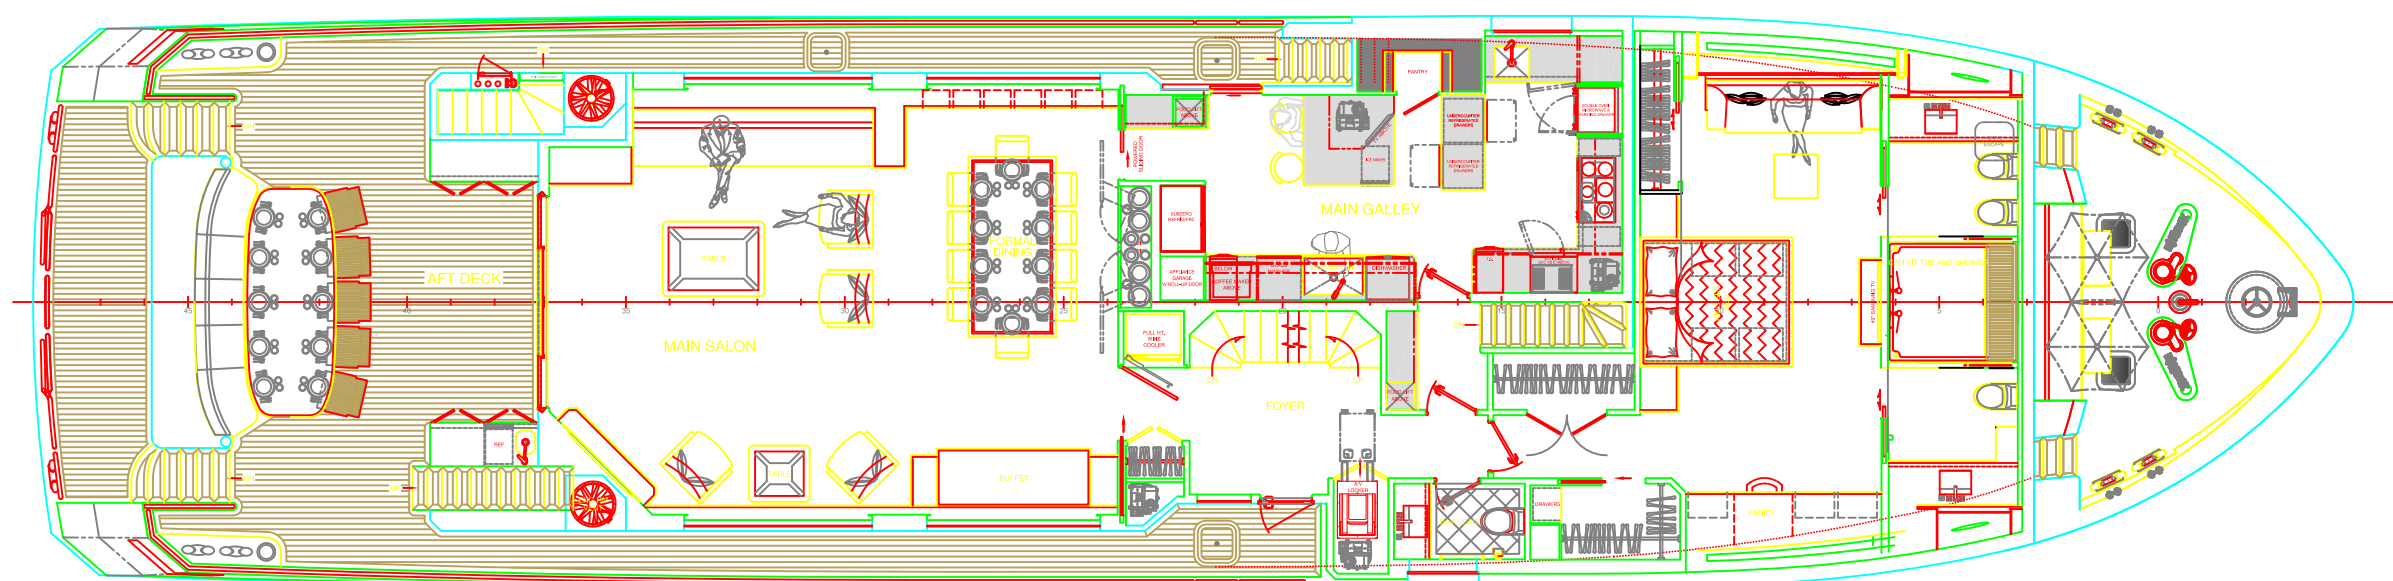

FLYBRIDGE

BRIDGE DECK ORIGINAL

BRIDGE DECK YOURS

MAIN DECK MASTER ON DECK

MAIN DECK OFFICE/ LOUNGE WITH HEAD AND OPEN GALLEY

MAIN DECK OFFICE/ LOUNGE WITHOUT HEAD

BELOW DECK

BELOW DECK CREW OPTION 1

BELOW DECK CREW OPTION 2