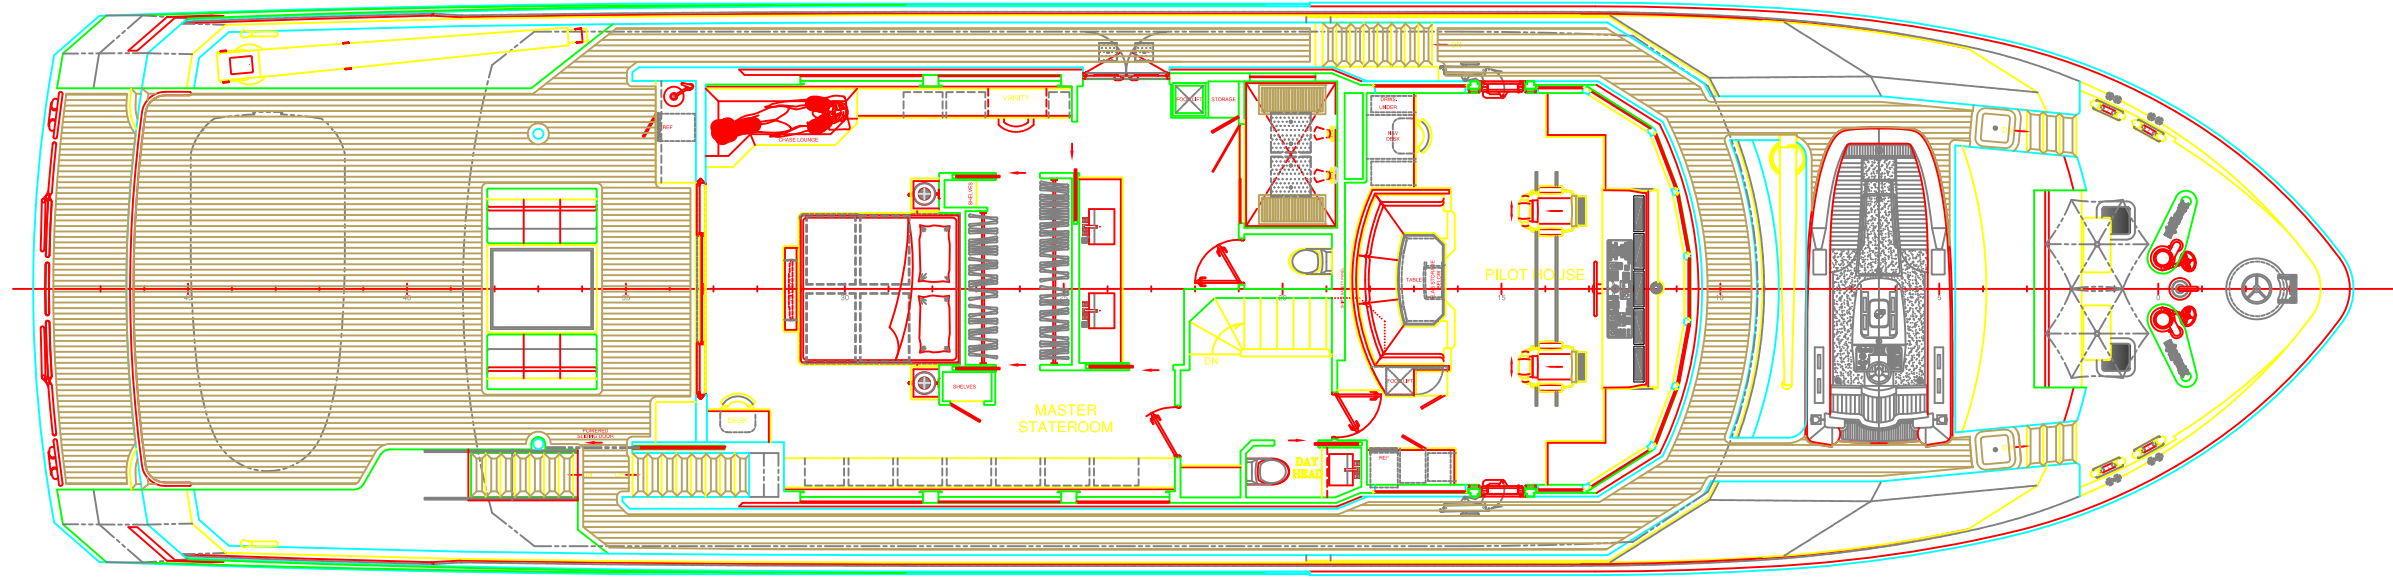

FLYBRIDGE

BRIDGE DECK ORIGINAL

BRIDGE DECK YOURS

MAIN DECK MASTER ON DECK

MAIN DECK OFFICE/ LOUNGE WITH HEAD AND OPEN GALLEY

MAIN DECK OFFICE/ LOUNGE WITHOUT HEAD

BELOW DECK

BELOW DECK CREW OPTION 1

BELOW DECK CREW OPTION 2