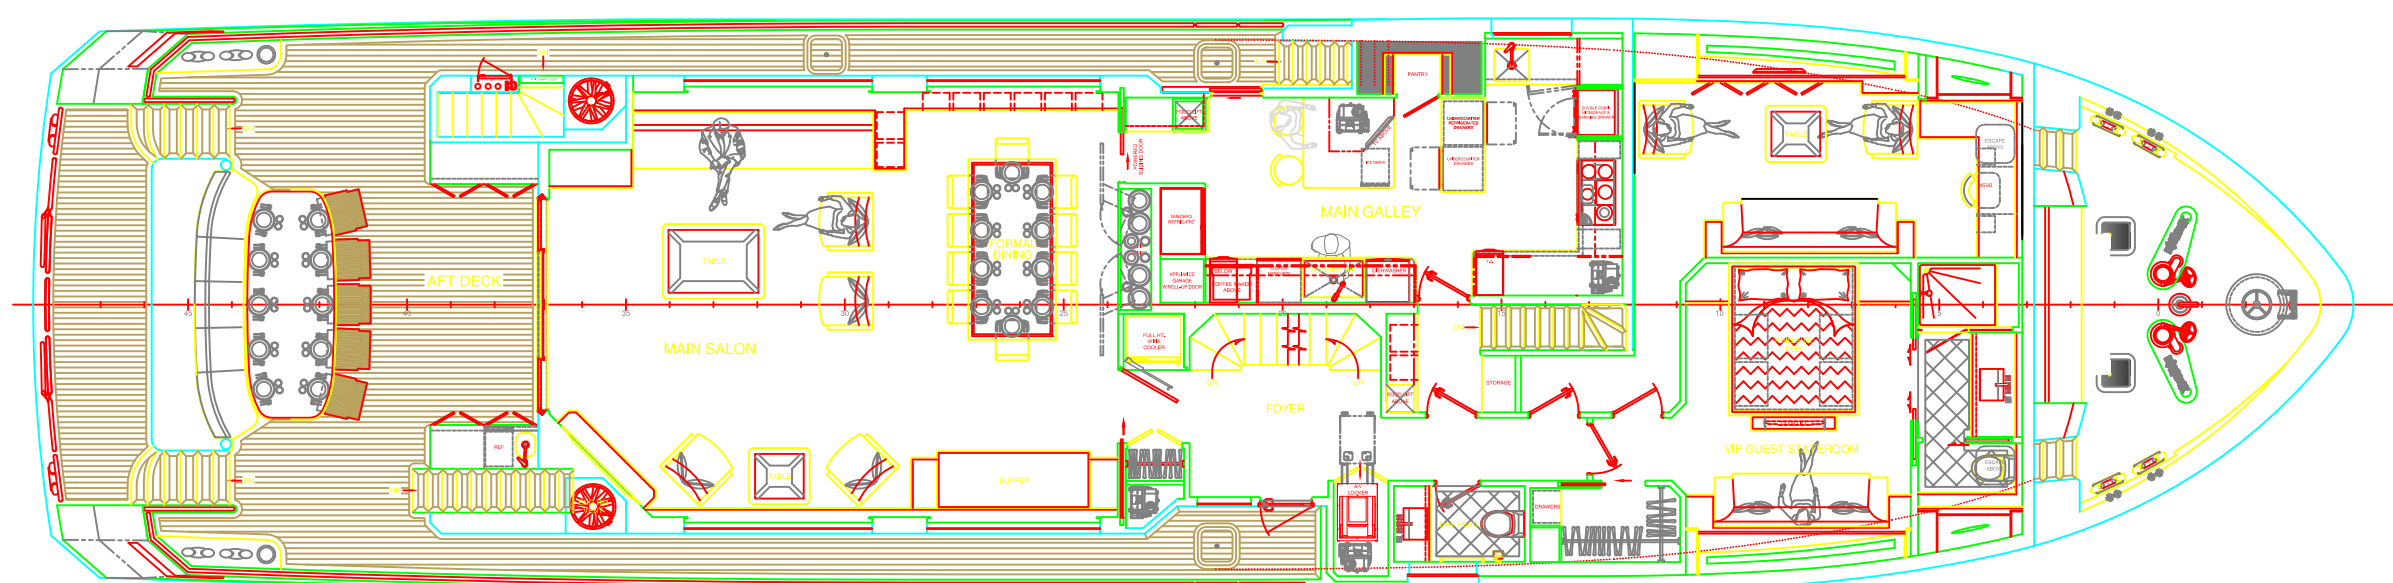

FLYBRIDGE

BRIDGE DECK ORIGINAL

BRIDGE DECK YOURS

MAIN DECK MASTER ON DECK

MAIN DECK OFFICE/ LOUNGE WITH HEAD AND OPEN GALLEY

MAIN DECK OFFICE/ LOUNGE WITHOUT HEAD

BELOW DECK

BELOW DECK CREW OPTION 1

BELOW DECK CREW OPTION 2