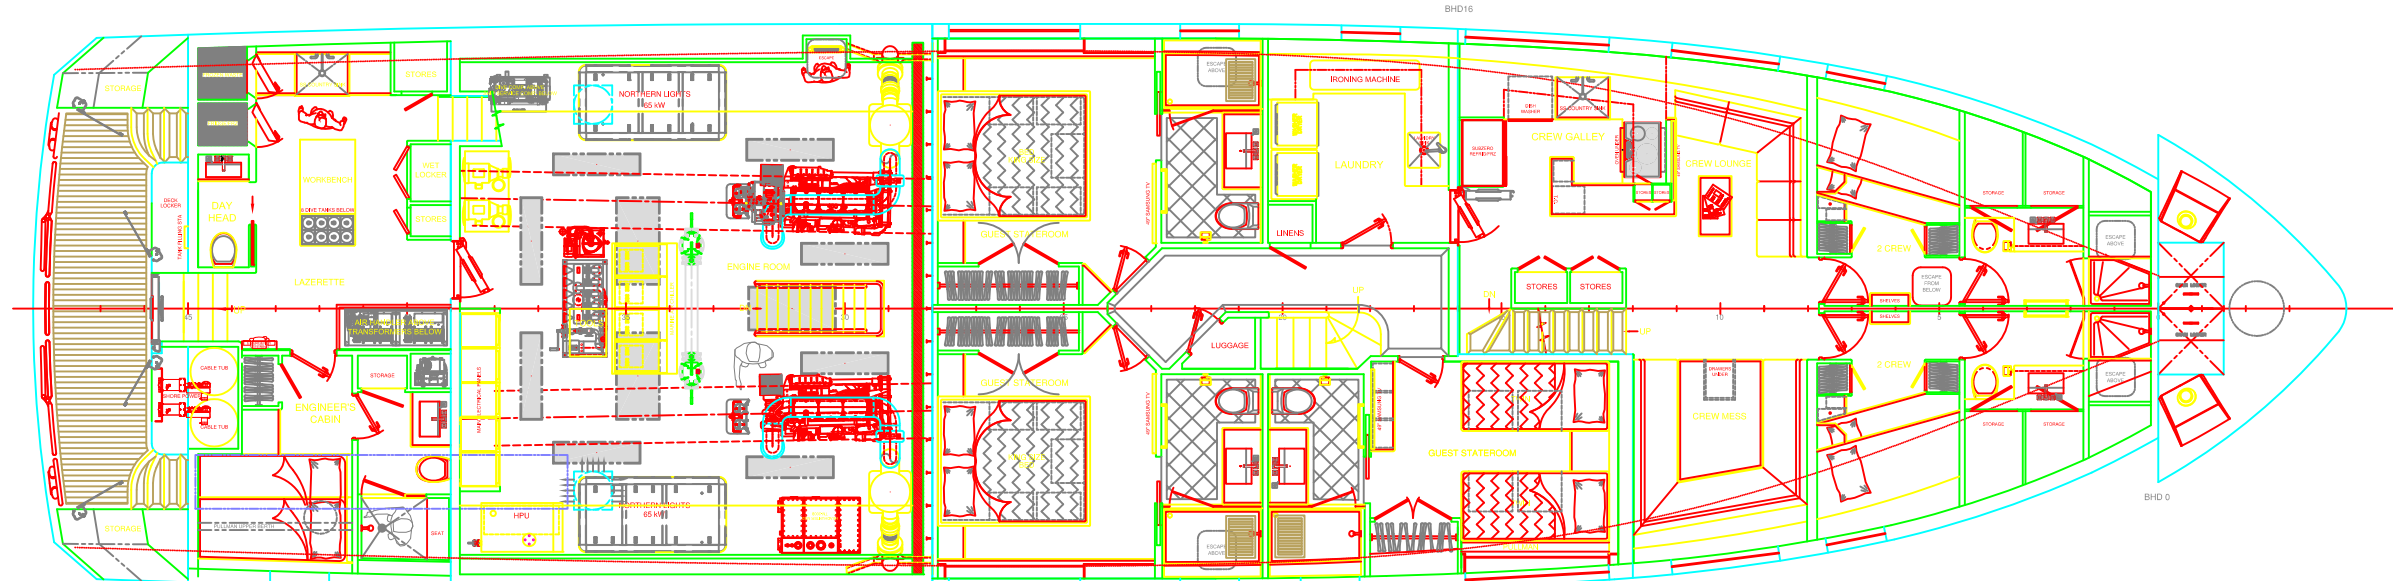

FLYBRIDGE

BRIDGE DECK ORIGINAL

BRIDGE DECK YOURS

MAIN DECK MASTER ON DECK

MAIN DECK OFFICE/ LOUNGE WITH HEAD AND OPEN GALLEY

MAIN DECK OFFICE/ LOUNGE WITHOUT HEAD

BELOW DECK

BELOW DECK CREW OPTION 1

BELOW DECK CREW OPTION 2