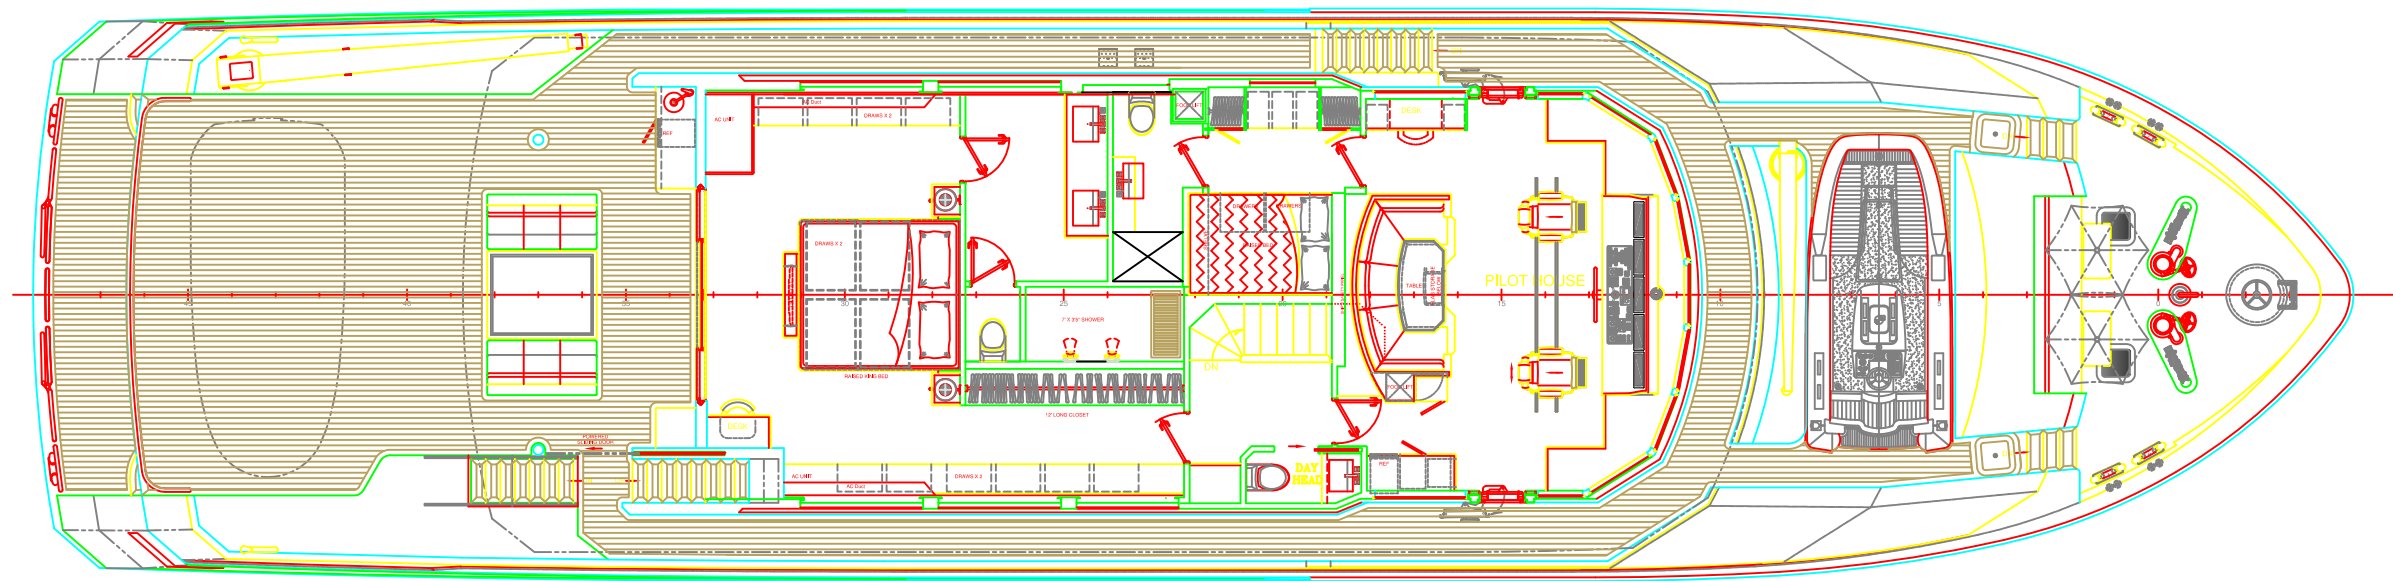

FLYBRIDGE

BRIDGE DECK ORIGINAL

BRIDGE DECK YOURS

MAIN DECK MASTER ON DECK

MAIN DECK OFFICE/ LOUNGE WITH HEAD AND OPEN GALLEY

MAIN DECK OFFICE/ LOUNGE WITHOUT HEAD

BELOW DECK

BELOW DECK CREW OPTION 1

BELOW DECK CREW OPTION 2